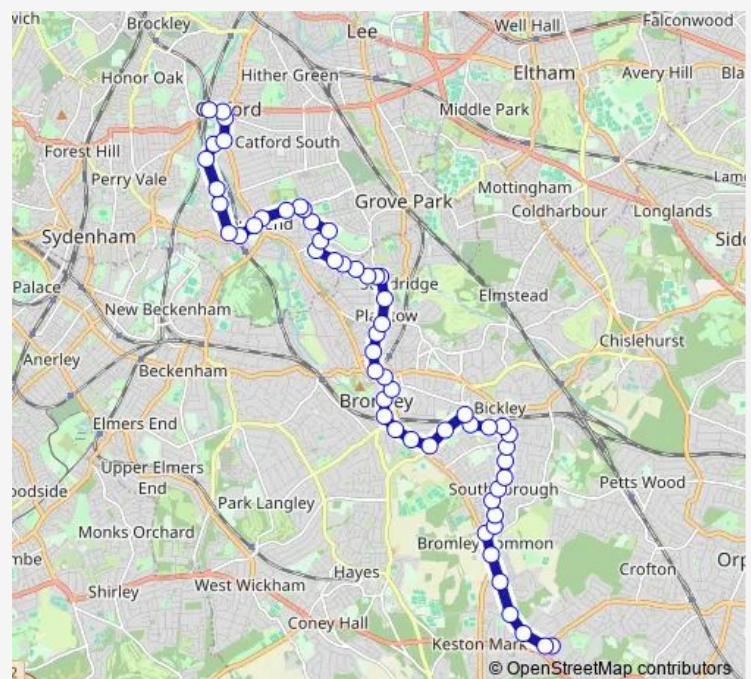

### Route schedule

Locksbottom / Pallant Way — Catford Bridge

Monday 00:00-23:40

Tuesday 00:00-23:40

Wednesday 00:00-23:40

Thursday 00:00-23:40

Friday 00:00-23:40

Saturday 00:00-23:40

### Route info

Direction: Locksbottom / Pallant Way

Stops: 57

Trip Duration: 1 hour 0 min

336 — Catford Bridge - Plaistow Green - Bromley - Bromley Common - Locksbottom

Wendover Road / Bromley

Cromwell Avenue (BR2)