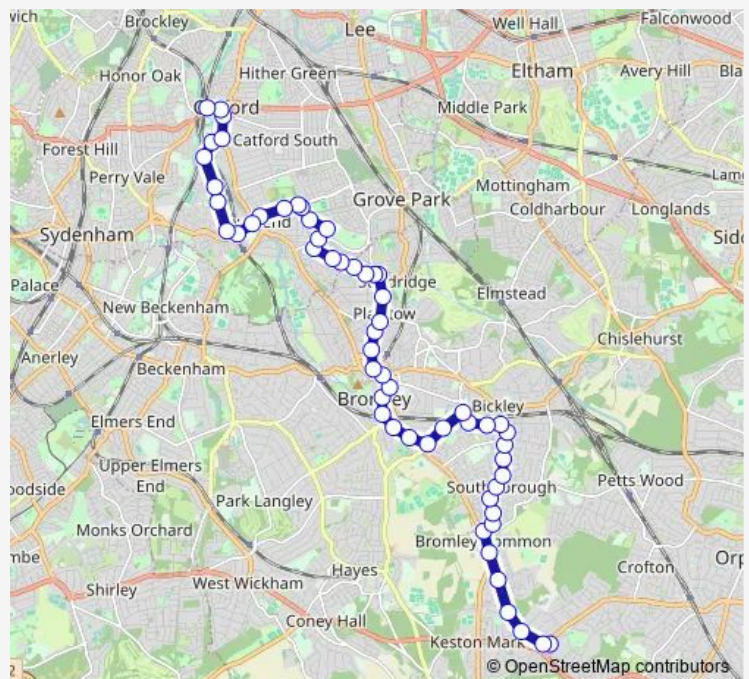

### Route schedule

Locksbottom / Pallant Way — Catford Bridge

Monday 00:00-23:40

Tuesday 00:00-23:40

Wednesday 00:00-23:40

Thursday 00:00-23:40

Friday 00:00-23:40

Saturday 00:00-23:40

### Route info

Direction: Locksbottom / Pallant Way

Stops: 57

Trip Duration: 1 hour 0 min

336 — Catford Bridge - Plaistow Green - Bromley - Bromley Common - Locksbottom

Wendover Road / Bromley

Cromwell Avenue (BR2)

## Route info

Direction: Thomas Lane

Stops: 54

Trip Duration: 0 hour 45 min

Morgan Road

Hammelton Road

Bromley North Station

Bromley Civic Centre