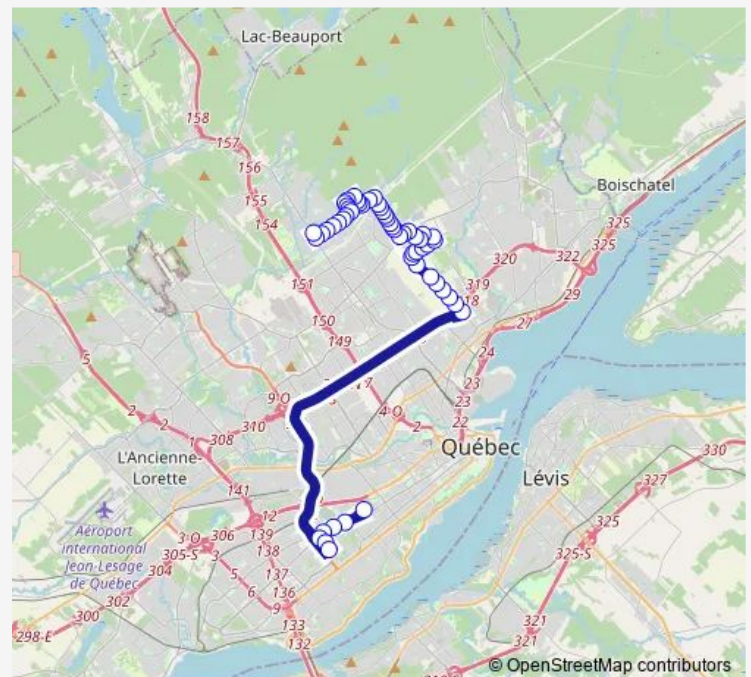

### Route schedule

Univ. Laval/1561 — H.-Bourassa/5416

Monday 16:36

Tuesday 16:36

Wednesday 16:36

Thursday 16:36

Friday 16:36

Saturday —

### Route info

Direction: Univ. Laval/1561

Stops: 55

Trip Duration: 0 hour 52 min

David

Myriam/3601

Myriam/5417

Fabienne