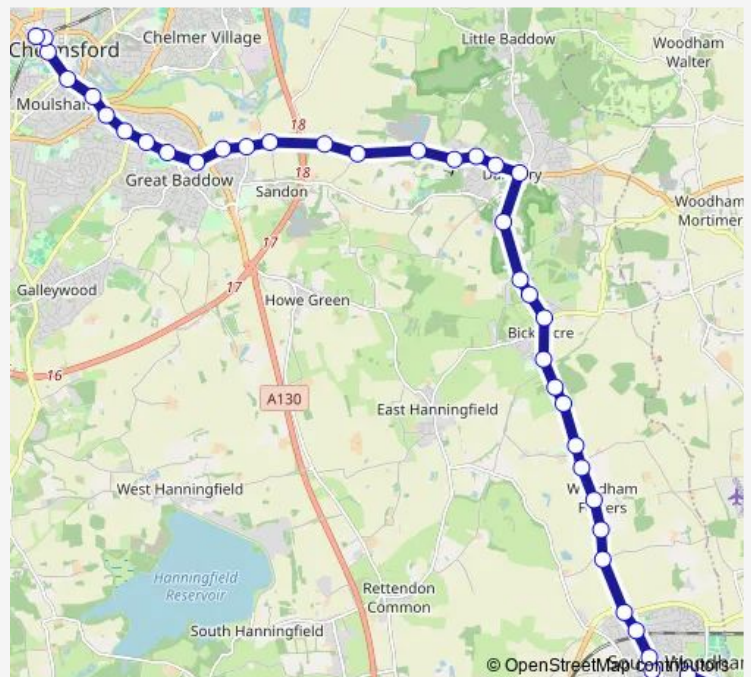

### Route schedule

Asda Store — Bus Station

Monday 06:40-21:21

Tuesday 06:40-21:21

Wednesday 06:40-21:21

Thursday 06:40-21:21

Friday 06:40-21:21

Saturday 08:06-22:21

### Route info

Direction: Asda Store

Stops: 42

Trip Duration: 0 hour 49 min

336 — Chelmsford - South Woodham

The Common

Eves Corner

The Griffin