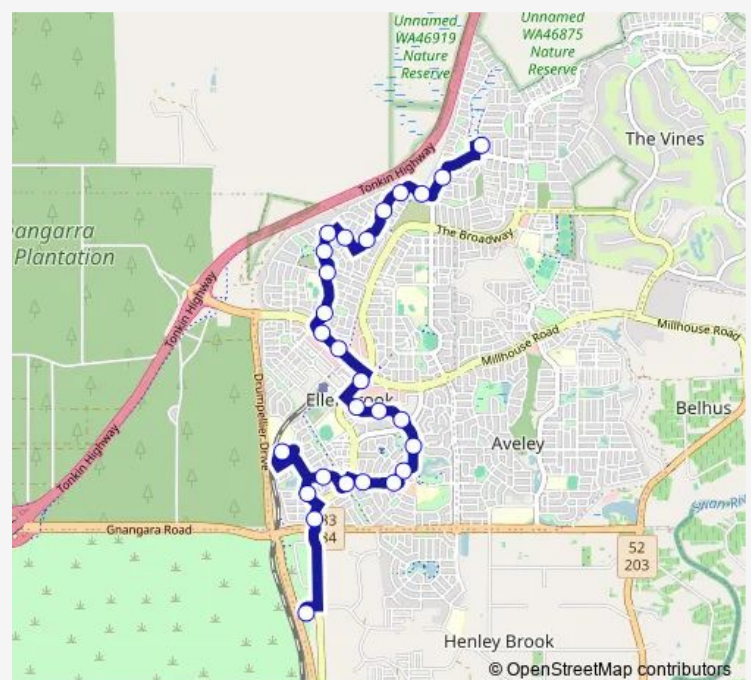

Sunray Cir After Miner L

Woodlake Bvd After Sunray Cir

Woodlake Bvd After Star Bush Cr

Route schedule

Wyara Link After Brigalow Bend — Henley Brook Bus Stn Stand 1

Monday 06:12-17:10

Tuesday 06:12-17:10

Wednesday 06:12-17:10

Thursday 06:12-17:10

Friday 06:12-17:10

Saturday —

Sunday —

Route info

Direction: Wyara Link After Brigalow Bend

Stops: 25

Trip Duration: 0 hour 20 min

Pinaster Pde After Woodlake Bvd

Pinaster Pde Before Ponte Vecchio Bvd

Pinaster Pde After Ponte Vecchio Bvd

Henley Brook Bus Stn Stand 1

Direction

Wyara Link After Brigalow Bend — Henley Brook Bus Stn Stand 1

27 stops

[Open route schedule](#)

Wyara Link After Brigalow Bend

Elmridge Pwy After Jervis Dr

Farmaner Pwy After Starke Turn

Farmaner Pwy Before Addingham Dr

Farmaner Pwy Before Patten Way

Farmaner Pwy Before Rodda Wk