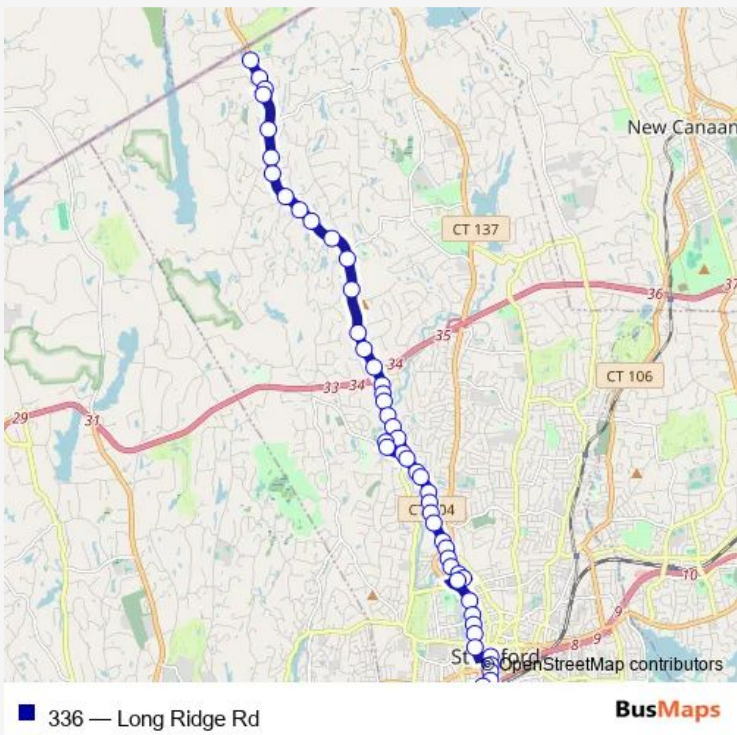

**Bus 336 Long Ridge Rd**

[Go to website](#)

**Direction**  
 Old Long Ridge Rd @ opp Rock Rimmon Rd — Stamford Transportation Center @ Bay B  
 49 stops  
[Open route schedule](#)

- Old Long Ridge Rd @ opp Rock Rimmon Rd
- Old Long Ridge Rd @ Parsonage Rd
- Old Long Ridge Rd @ opp Heming Way
- Erskine Rd @ Long Ridge Rd
- Long Ridge Rd @ Grey Birch Rd
- Long Ridge Rd @ River Bank Rd
- Long Ridge Rd @ Opp Mountain Wood Rd
- Long Ridge Rd @ Wildwood Rd
- Long Ridge Rd @ Sawmill Rd
- Long Ridge Rd @ Lakewood Dr
- Long Ridge Rd @ Stone Hill Dr
- Long Ridge Rd @ Butternut Ln
- Long Ridge Rd @ Den Rd
- Long Ridge Rd @ Midrocks Dr
- Long Ridge Rd @ Northwood Ln
- Long Ridge Rd @ Opp Webbs Hill Rd
- Long Ridge Rd @ Merritt Pkwy Ramp
- Long Ridge Rd @ Opp Maltbie Ave
- Long Ridge Rd @ 850 Loughram Ave
- Long Ridge Rd @ 778 Long Ridge Rd
- Long Ridge Rd @ 630 Long Ridge Rd

**Route schedule**  
 Old Long Ridge Rd @ opp Rock Rimmon Rd — Stamford Transportation Center @ Bay B

Monday	06:22-19:52
Tuesday	06:22-19:52
Wednesday	06:22-19:52
Thursday	06:22-19:52
Friday	06:22-19:52
Saturday	08:57-17:02
Sunday	—

**Route info**  
 Direction: Old Long Ridge Rd @ opp Rock Rimmon Rd  
 Stops: 49  
 Trip Duration: 0 hour 36 min

Long Ridge Rd @ Opp 631 Long Ridge Rd

Roxbury Rd @ 17 Roxbury Rd

West Hill High School @ Roxbury Rd