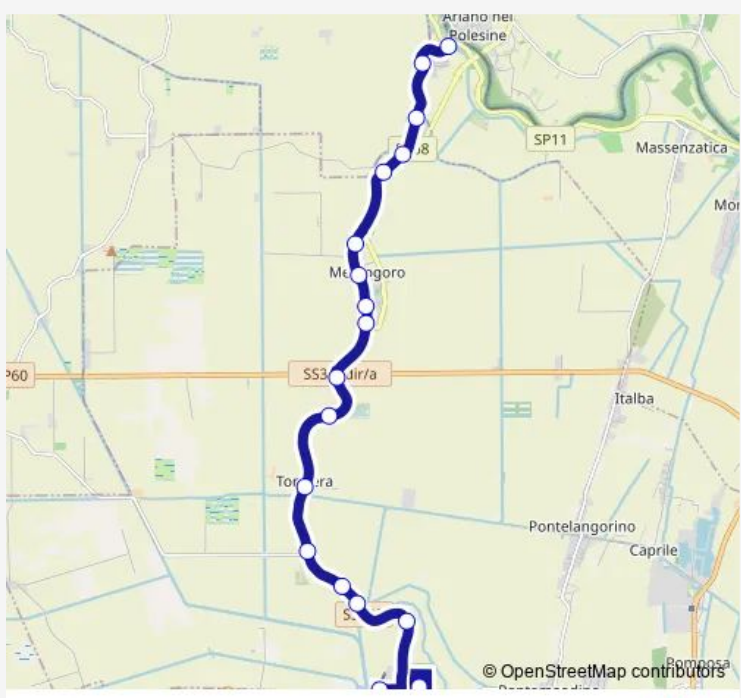

Bus 336 Ariano-Mezzgoro-Codigoro

[Go to website](#)

Direction
 Ariano Ferrarese [626] — Codigoro Centro Scolastico [149]
 19 stops
[Open route schedule](#)

- Ariano Ferrarese [626]
- Ariano Case INA [625]
- Trattoria Randola [623]
- Bivio Ponte Vittoria [622]
- Bivio LE Contane [621]
- Ponte Fantina [620]
- Mezzogoro Piave [618]
- Mezzogoro [613]
- Passerella Schiavi [611]
- Tenuta LA Vela [609]
- Casa Pierini [608]
- Torbiera [605]
- Ponte Reale PER Codigoro [604]
- Ponte Fossetto [603]
- Ponte Aliprandi [602]
- Case Bruciate [601]
- Codigoro Stazione [143]
- Codigoro Centro Acquedotto [150]
- Codigoro Centro Scolastico [149]

Route schedule
 Ariano Ferrarese [626] — Codigoro Centro Scolastico [149]

Monday	07:10-08:05
Tuesday	07:10-08:05
Wednesday	07:10-08:05
Thursday	07:10-08:05
Friday	07:10-08:05
Saturday	07:10-08:05
Sunday	—

Route info
 Direction: Ariano Ferrarese [626]
 Stops: 19
 Trip Duration: 0 hour 30 min

336 — Ariano-Mezzgoro-Codigoro **BusMaps**

Direction

Codigoro Centro Acquedotto [150] — Ariano Ferrarese [626]

18 stops

Thursday 06:25-07:45

Friday 06:25-07:45

Saturday 06:25-07:45

Sunday —

Route info

Direction: Codigoro Centro Acquedotto [150]

Stops: 18

Trip Duration: 0 hour 25 min