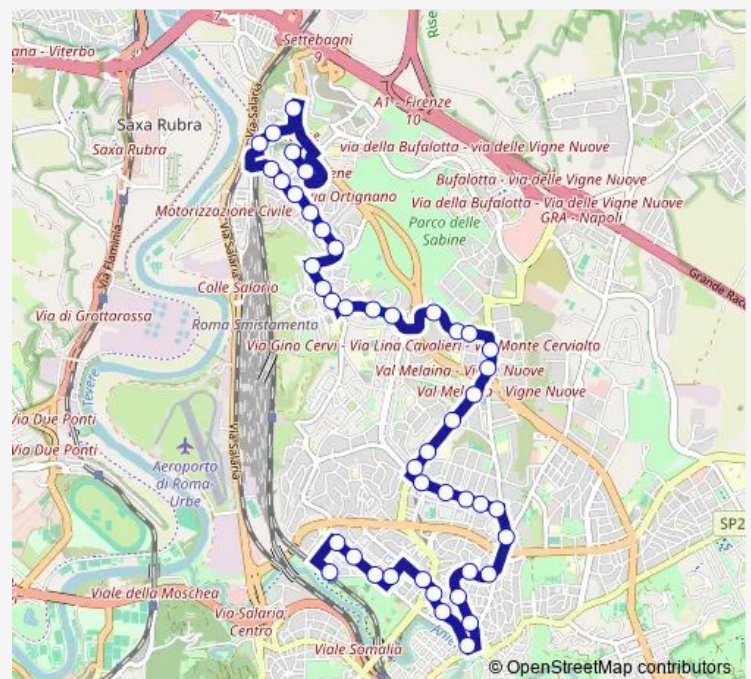

Vigne Nuove/Pasinetti

Route schedule

QUARRATA — VAL D'ALA STAZIONE (FS)

Monday	05:30-24:00
Tuesday	05:30-24:00
Wednesday	05:30-24:00
Thursday	05:30-24:00
Friday	05:30-24:00
Saturday	05:30-24:00
Sunday	05:30-24:00

Route info

Direction: QUARRATA

Stops: 45

Trip Duration: 0 hour 47 min

Vigne Nuove/Segni

CONTI/ATENEIO SALESIANO

CONTI/DE CURTIS

Conti/Monte Massico

CERVI/BOETTI VALVASSURA

Route schedule

VAL D'ALA STAZIONE (FS) — QUARRATA

Monday 05:30-24:00

Tuesday 05:30-24:00

Wednesday 05:30-24:00

Thursday 05:30-24:00

Friday 05:30-24:00

Saturday 05:30-24:00

Sunday 05:30-24:00

Route info

Direction: VAL D'ALA STAZIONE (FS)

Stops: 43

Trip Duration: 0 hour 35 min

CERVI/TOFANO

Bettini/Enriquez