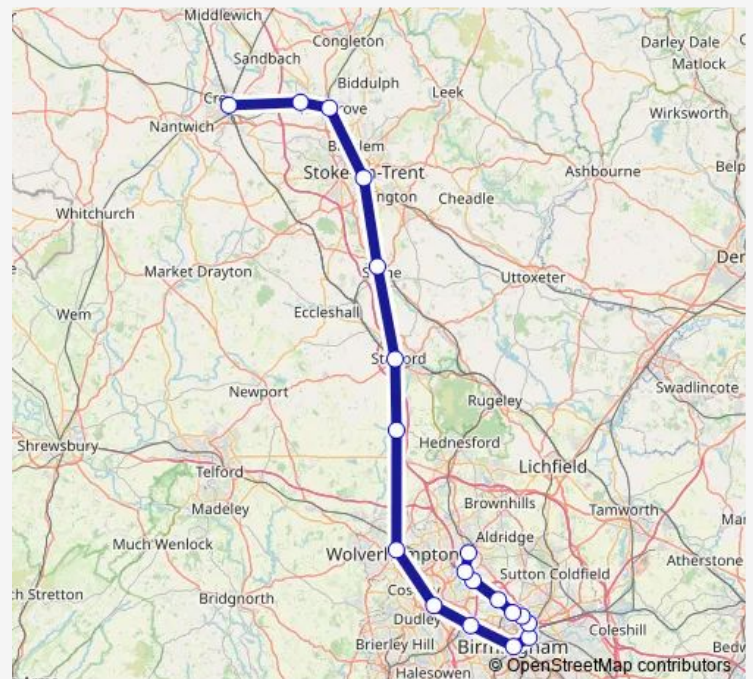

Rail Lm:Cre->Wsl LM train service from CRE to Wsl

[Go to website](#)

Direction

Crewe — Walsall

19 stops

[Open route schedule](#)

- Crewe
- Alsager
- Kidsgrove
- Stoke-on-Trent
- Stone
- Stafford
- Penkridge
- Wolverhampton
- Dudley Port
- Smethwick Galton Bridge
- Birmingham New Street
- Duddeston
- Aston
- Witton (West Midlands)
- Perry Barr
- Hamstead (Birmingham)
- Tame Bridge Parkway
- Bescot Stadium
- Walsall

Route schedule

Crewe — Walsall

Monday	06:01
Tuesday	06:01
Wednesday	06:01
Thursday	06:01
Friday	06:01
Saturday	—
Sunday	—

Route info

Direction: Crewe

Stops: 19

Trip Duration: 1 hour 55 min

■ Lm:Cre->Wsl — LM train service from CRE to Wsl

Lm:Cre->Wsl Rail time schedules and route maps are available in an offline PDF at busmaps.com. Use the busmaps.com website to see live bus times, train schedule or subway schedule, and step-by-step directions for all public transit in Birmingham