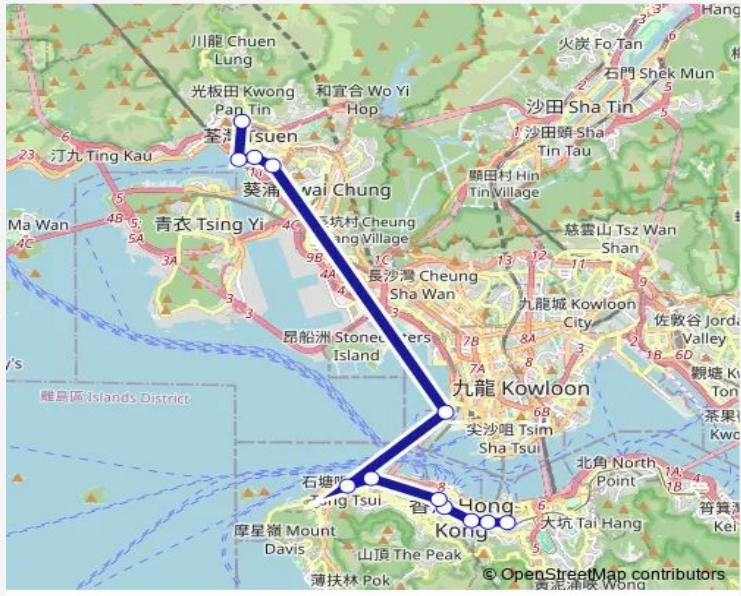

**Bus 930A Fleming Road - Tsuen WAN (Discovery Park)**

[Go to website](#)

**Direction**  
 [Ctb] Fleming Road, Hennessy Road|[Kmb+Ctb] Fleming Road/<Br>Fleming Road, Hennessy Road|[Kmb] Fleming Road — [Ctb] Tsuen WAN (Discovery Park)|[Kmb] Tsuen WAN (Discovery Park)|[Lwb] Discovery Park|[Lwb] Tsuen WAN (Discovery Park)|[Xb] Tsuen WAN Discovery Park Public Transport Interchange

12 stops

[Open route schedule](#)

- [Ctb] Fleming Road, Hennessy Road|[Kmb+Ctb] Fleming Road/<Br>Fleming Road, Hennessy Road|[Kmb] Fleming Road
- [Ctb] Anton Street, Hennessy Road|[Kmb] Anton Street
- [Ctb] Admiralty Station - Pacific Place, Queensway|[Kmb+Ctb] Pacific Place/<Br>Admiralty Station - Pacific Place, Queensway|[Kmb] Pacific Place
- [Ctb] Alexandra House, ICE House Street
- [Ctb] Pottinger Street, Connaught Road Central|[Db] Connaught Road Central Outside Chinese General Chamber OF Commerce Building|[Kmb+Ctb] Pottinger Street/<Br>Pottinger Street, Connaught Road Central|[Kmb] Pottinger Street|[Pi] 22-23 Connaught Road Central
- [Ctb] Connaught Garden, Connaught Road West|[Kmb+Ctb] Connaught Garden/<Br>Connaught Garden, Connaught Road West

- [Ctb] Hill Road, DES Voeux Road West|[Kmb+Ctb] Hill Road/<Br>Hill Road, DES Voeux Road West
- [Ctb] Western Harbour Crossing BUS-BUS Interchange|[Kmb+Ctb] Western Harbour Tunnel BBI/<Br>Western Harbour Crossing BUS-BUS Interchange|[Kmb] Western Harbour Tunnel Bbi
- [Ctb] Wang Lung Street, Yeung UK Road|[Kmb] Wang Lung Street Tsuen Wan|[Lwb] Wang Lung Street Tsuen Wan
- [Ctb] Yeung UK Road Market, Yeung UK Road|[Kmb] Yeung UK Road Market|[Lwb] Yeung UK Road Market

Monday	17:45-18:05
Tuesday	17:45-18:05
Wednesday	17:45-18:05
Thursday	17:45-18:05
Friday	17:45-18:05
Saturday	—
Sunday	—

**Route info**  
 Direction: [Ctb] Fleming Road, Hennessy Road|[Kmb+Ctb] Fleming Road/<Br>Fleming Road, Hennessy Road|[Kmb] Fleming Road  
 Stops: 12  
 Trip Duration: 0 hour 44 min