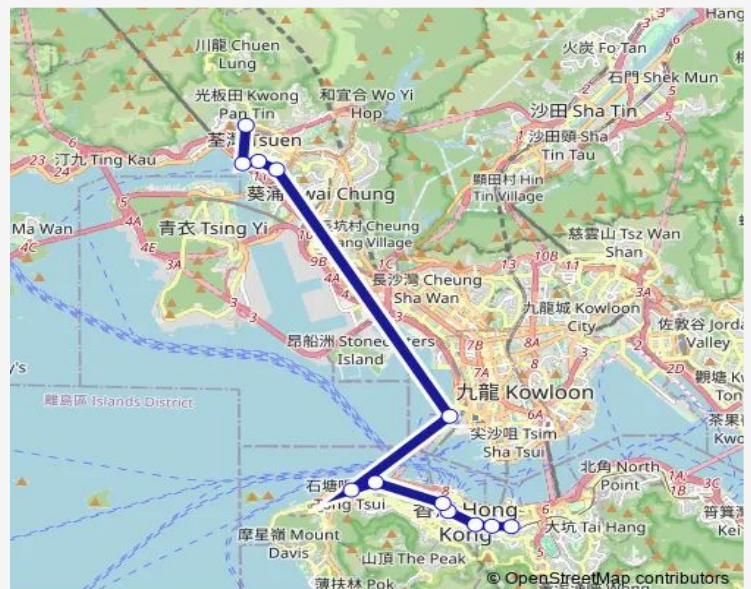

[Ctb] Western Harbour Crossing BUS-BUS Interchange[[Kmb+Ctb] Western Harbour Tunnel BBI/<Br>Western Harbour Crossing BUS-BUS Interchange[[Kmb] Western Harbour Tunnel Bbi

[Ctb] Wang Lung Street, Yeung UK Road[[Kmb] Wang Lung Street Tsuen Wan[[Lwb] Wang Lung Street Tsuen Wan

[Ctb] Yeung UK Road Market, Yeung UK Road[[Kmb] Yeung UK Road Market[[Lwb] Yeung UK Road Market

**Route schedule**

[Ctb] Fleming Road, Hennessy Road[[Kmb+Ctb] Fleming Road/<Br>Fleming Road, Hennessy Road[[Kmb] Fleming Road — [Ctb] Tsuen WAN (Discovery Park)[[Kmb] Tsuen WAN (Discovery Park)[[Lwb] Discovery Park[[Lwb] Tsuen WAN (Discovery Park)[[Xb] Tsuen WAN Discovery Park Public Transport Interchange

Monday	17:45-18:05
Tuesday	17:45-18:05
Wednesday	17:45-18:05
Thursday	17:45-18:05
Friday	17:45-18:05
Saturday	—
Sunday	—

**Route info**

Direction: [Ctb] Fleming Road, Hennessy Road[[Kmb+Ctb] Fleming Road/<Br>Fleming Road, Hennessy Road[[Kmb] Fleming Road

Stops: 12

Trip Duration: 0 hour 42 min

[Ctb] Tsuen WAN West Station[[Kmb] Tsuen WAN West Station BUS Terminus

[Ctb] Tsuen WAN (Discovery Park)[[Kmb] Tsuen WAN (Discovery Park)[[Lwb] Discovery Park[[Lwb] Tsuen WAN (Discovery Park)[[Xb] Tsuen WAN Discovery Park Public Transport Interchange