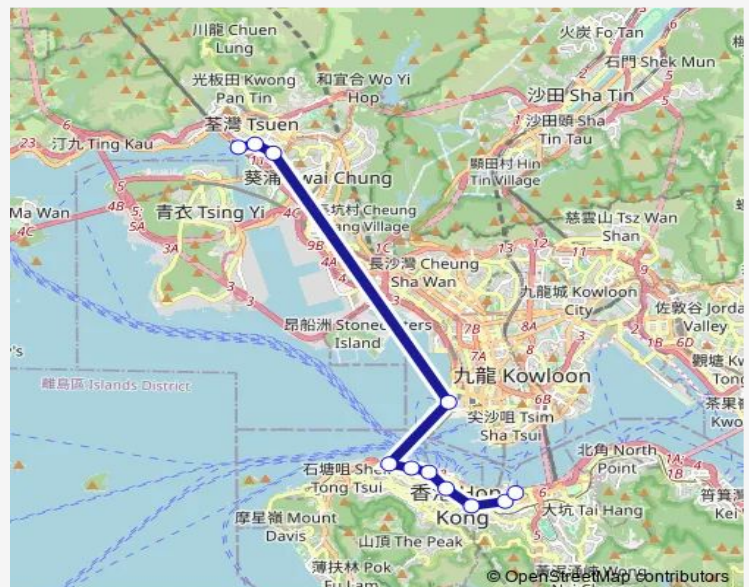

Route schedule

[Ctb] Tsuen WAN West Station[[Kmb] Tsuen WAN West Station BUS Terminus — [Ctb] Exhibition Centre Station[[Kmb+Ctb] Exhibition Centre Station BUS Terminus/
Exhibition Centre Station[[Kmb] Exhibition Centre Station BUS Terminus[Xb] Exhibition Centre Station Public Transport Interchange

Monday	07:50-08:10
Tuesday	07:50-08:10
Wednesday	07:50-08:10
Thursday	07:50-08:10
Friday	07:50-08:10
Saturday	—
Sunday	—

Route info

Direction: [Ctb] Tsuen WAN West Station[[Kmb] Tsuen WAN West Station BUS Terminus

Stops: 11

Trip Duration: 0 hour 48 min

[Ctb] Immigration Tower, Gloucester Road[[Kmb+Ctb] Immigration Tower/
Immigration Tower, Gloucester Road[[Kmb] Immigration Tower

[Ctb] Exhibition Centre Station[[Kmb+Ctb] Exhibition Centre Station BUS Terminus/
Exhibition Centre Station[[Kmb] Exhibition Centre Station BUS Terminus[[Xb] Exhibition Centre Station Public Transport Interchange