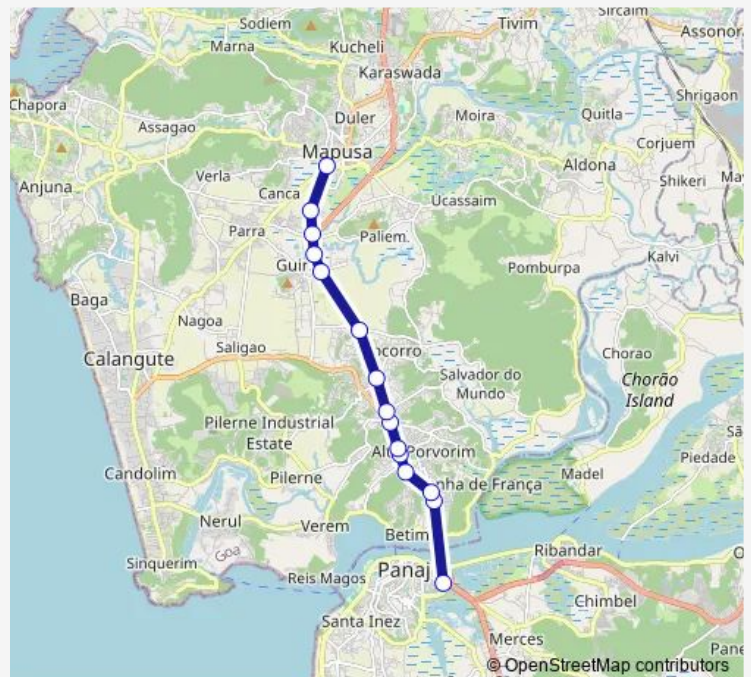

Bus PNJ7 Panaji - Mapusa

[Go to website](#)

Direction

Panaji KTC Bus Stand — Mapusa KTC Bus Stand

15 stops

[Open route schedule](#)

Panaji KTC Bus Stand

Sai Service

Pundalik Nagar

Teen Building

Training College

Mall De Goa

Gulyakade

Porvorim Copel

Vadakade

Porvorim Tisk

Guirim Cross

Posrare

Green Park Junction

Guirim Copel

Mapusa KTC Bus Stand

Route schedule

Panaji KTC Bus Stand — Mapusa KTC Bus Stand

Monday 06:40-21:30

Tuesday 06:40-21:30

Wednesday 06:40-21:30

Thursday 06:40-21:30

Friday 06:40-21:30

Saturday 06:40-21:30

Sunday 06:40-21:30

Route info

Direction: Panaji KTC Bus Stand

Stops: 15

Trip Duration: 0 hour 30 min

■ PNJ7 — Panaji - Mapusa