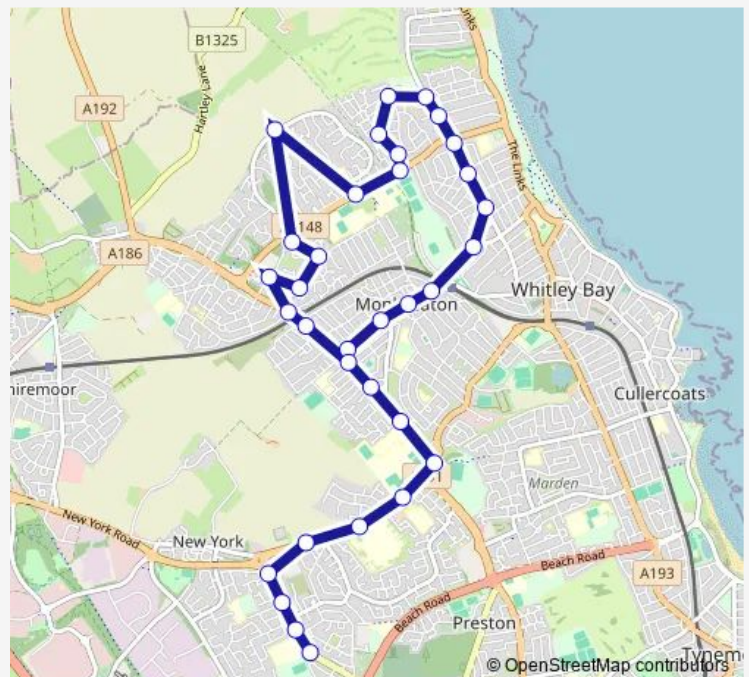

Woodburn Drive-St Lucia Close

Woodburn Drive-Grenville Way

Woodburn Drive-Willoughby Drive

Monkseaton Drive-Subway

Beaumont Park

Beaumont Drive -Haddington Road

Newsteads Drive-Chathill Close

Newsteads Drive-Birkdale

Thursday 07:50

Friday 07:50

Saturday —

Sunday —

Route info

Direction: Cauldwell Lane-Dale Road

Stops: 33

Trip Duration: 0 hour 40 min

■ S675 — West Monkseaton - St Thomas More RC Academy

BusMaps

Earsdon Road-Brantwood Avenue

Seatonville Road-Paignton Avenue

Seatonville Rd-Seatonville Cres

Seatonville Road-Ashtree Gardens

Rake Lane-Foxhunters

Rake Lane-Cedar Court

North Tyneside Hospital

Rake Lane-Falmouth Road

Billy Mill Lane-Barnstable Road

Billy Mill Lane-Tiverton Avenue

Billy Mill Lane-Cragside Avenue

Lynn Road

S675 Bus time schedules and route maps are available in an offline PDF at busmaps.com. Use the busmaps.com website to see live bus times, train schedule or subway schedule, and step-by-step directions for all public transit in South Shields