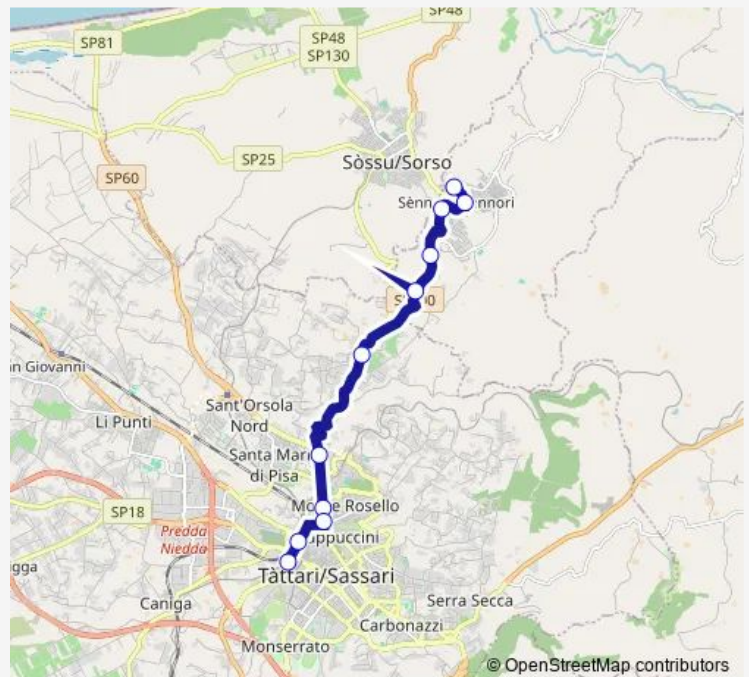

SS 200 KM 6.000

SS 200 SAN Camillo

Sassari VIA Pirandello 1

Sassari VIA Pascoli 18

Sassari Poste Sarde

Sassari Stazione Fs

Sassari VIA Padre Zirano

Route schedule

Sennori VIA Roma 51 — Sassari VIA Padre Zirano

Monday	08:32-17:35
Tuesday	08:32-17:35
Wednesday	08:32-17:35
Thursday	08:32-17:35
Friday	08:32-17:35
Saturday	08:32-16:47
Sunday	14:47

Route info

Direction: Sennori VIA Roma 51

Stops: 11

Trip Duration: 0 hour 24 min

Direction

Sassari VIA Padre Zirano — Sennori VIA Roma 60

10 stops

[Open route schedule](#)

Sassari VIA Padre Zirano

Sassari VIA Pascoli 71

Thursday 07:20-18:32

Friday 07:20-18:32

Saturday 07:20-18:32

Sunday —

Route info

Direction: Sennori VIA Santa Vittoria 4

Stops: 11

Trip Duration: 0 hour 28 min