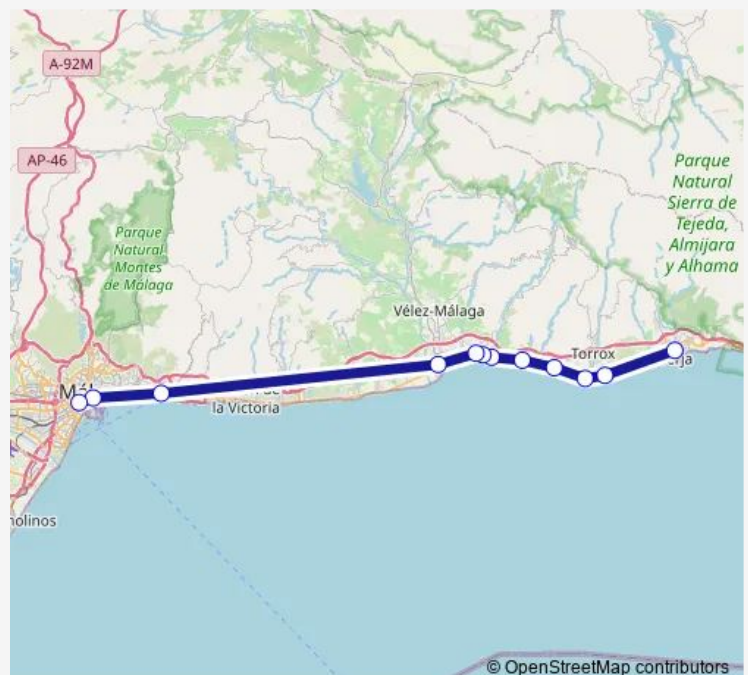

Lagos (Malaga)

Mezquitilla

Algarrobo Costa

La Caleta De Velez

Torre Del Mar

El Palo

Puerto Malaga

Malaga

Route schedule

Nerja — Malaga

Monday	06:15-14:15
Tuesday	06:15-14:15
Wednesday	06:15-14:15
Thursday	06:15-14:15
Friday	06:15-14:15
Saturday	06:15-14:15
Sunday	09:00-14:15

Route info

Direction: Nerja

Stops: 12

Trip Duration: 1 hour 30 min

ALSA - Nerj-Mal Bus time schedules and route maps are available in an offline PDF at busmaps.com. Use the busmaps.com website to see live bus times, train schedule or subway schedule, and step-by-step directions for all public transit in Algarrobo