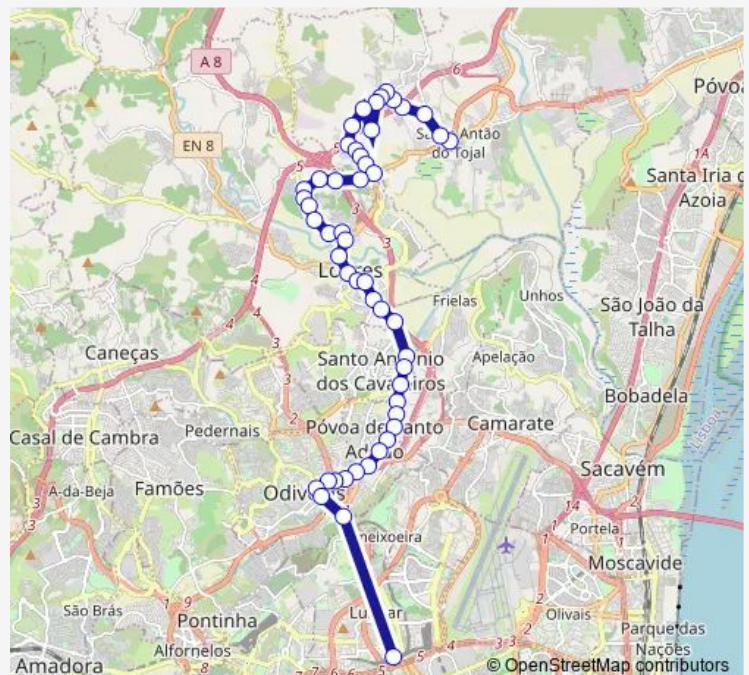

Thursday 05:35-08:10

Friday 05:35-08:10

Saturday —

Sunday —

Route info

Direction: Sto Antæo Tojal (Estr Pinteus)

Stops: 50

Trip Duration: 0 hour 40 min