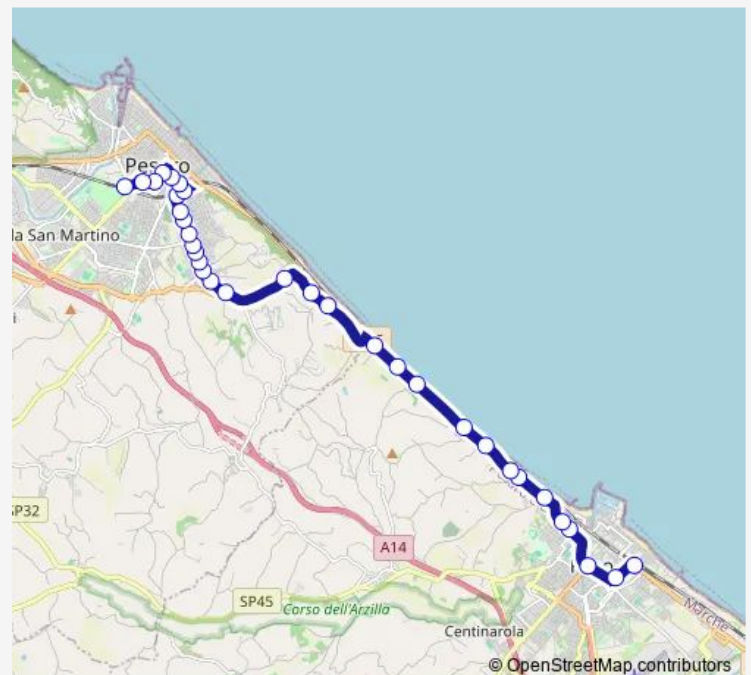

Thursday 15:00-20:00

Friday —

Saturday —

Sunday 15:00-20:00

Route info

Direction: Fano Stazione (Bus+Fs)

Stops: 33

Trip Duration: 0 hour 27 min