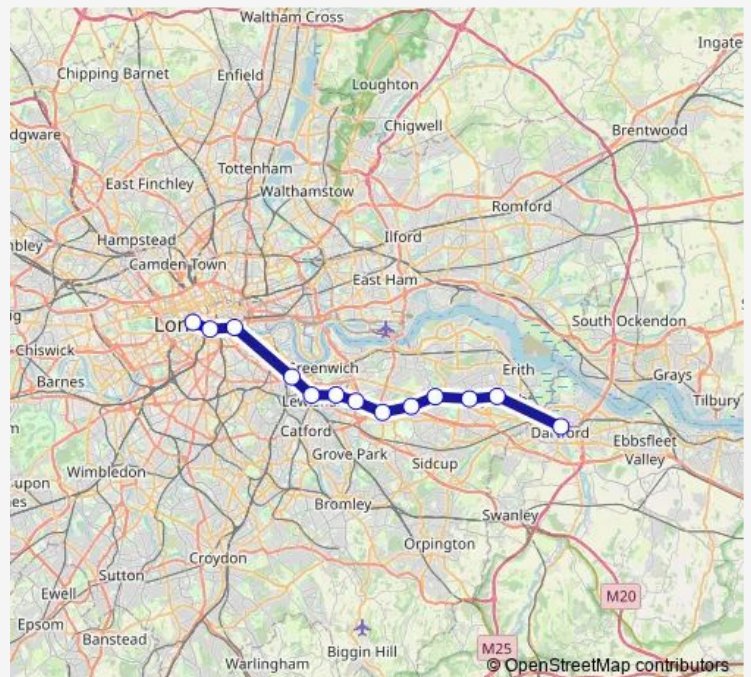

Wednesday 16:51-18:21

Thursday 16:51-18:21

Friday 16:51-18:21

Saturday 05:05-23:05

Sunday 07:04-23:34

Route info

Direction: Dartford

Stops: 14

Trip Duration: 0 hour 47 min

Direction

Dartford — London Charing Cross

15 stops

[Open route schedule](#)

Dartford

Slade Green

Erith

Wednesday 05:41-23:41

Thursday 05:41-23:41

Friday 05:41-23:41

Saturday 05:41-23:41

Sunday 06:50-23:20

Route info

Direction: Dartford

Stops: 15

Trip Duration: 0 hour 54 min

Direction

Dartford — London Charing Cross

13 stops

[Open route schedule](#)

Dartford

Barnehurst

Bexleyheath