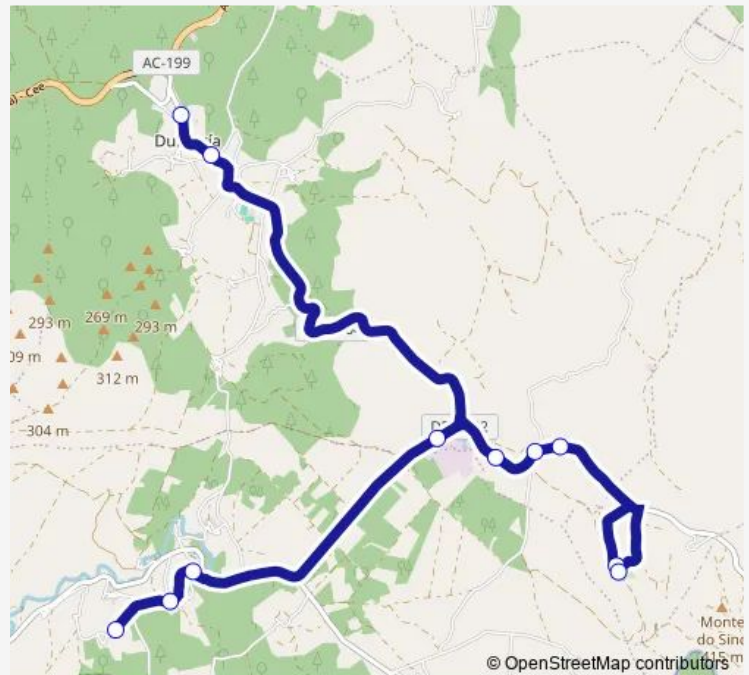

Route schedule

Dumbría — Cerban 2/Provisional

Monday 13:30-16:40

Tuesday 16:40

Wednesday 16:40

Thursday 16:40

Friday 16:40

Saturday —

Sunday —

Route info

Direction: Dumbría

Stops: 11

Trip Duration: 0 hour 31 min

■ Xg813007 — Dumbría-Cerbán 2/Provisional

Direction

Cerban 2/Provisional — Dumbría

11 stops

[Open route schedule](#)

Cerban 2/Provisional

Casanova 2/Prov.

A Igrexa/Provisional

Logoso 27

Logoso

Hospital 2

Route info

Direction: Cerban 2/Provisional

Stops: 11

Trip Duration: 0 hour 31 min

Xg813007 Bus time schedules and route maps are available in an offline PDF at busmaps.com. Use the busmaps.com website to see live bus times, train schedule or subway schedule, and step-by-step directions for all public transit in Dumbría