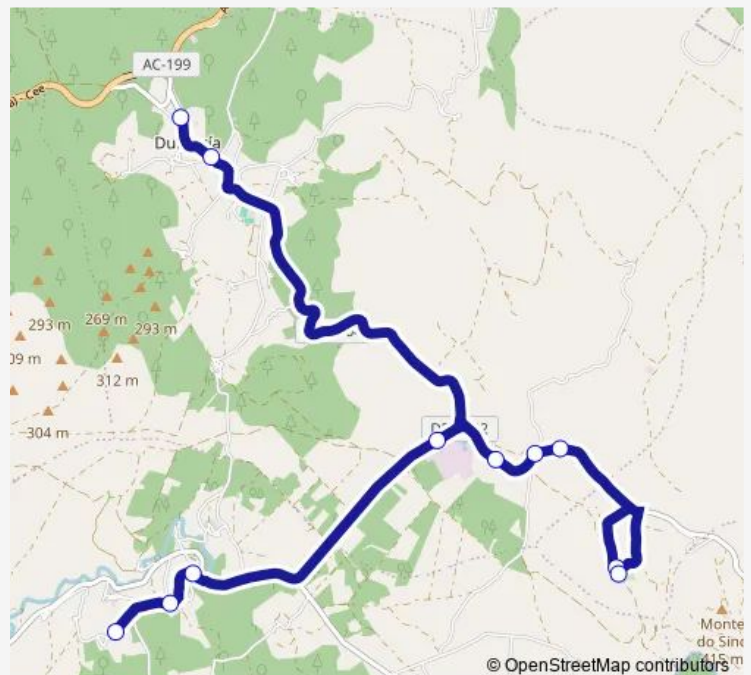

Hospital

Hospital 2

Logoso

Logoso 27

A Igrexa/Provisional

Casanova 2/Prov.

Cerban 2/Provisional

**Route schedule**

**Route info**

Direction: Dumbría

Stops: 11

Trip Duration: 0 hour 31 min

■ XG813007 — Dumbría-Cerbán 2/Provisional

**BusMaps**

## Direction

Cerban 2/Provisional — Dumbría

11 stops

[Open route schedule](#)

Cerban 2/Provisional

Casanova 2/Prov.

A Igrexa/Provisional

Logoso 27

## Route schedule

Cerban 2/Provisional — Dumbría

Monday	09:19
Tuesday	09:19
Wednesday	09:19
Thursday	—
Friday	09:19
Saturday	—
Sunday	—