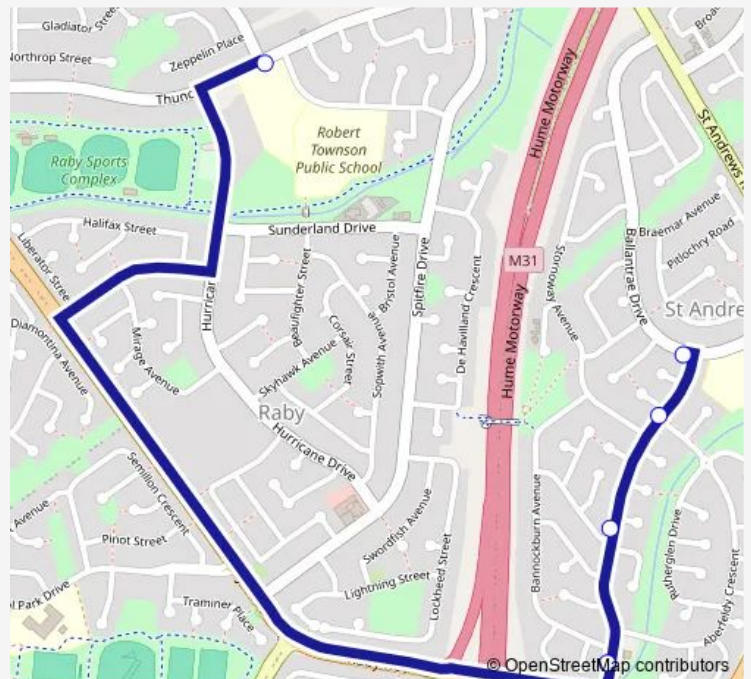

Monday 14:50

Tuesday 14:50

Wednesday 14:50

Thursday 14:50

Friday —

Saturday —

Sunday —

Route info

Direction:

Stops: 0

Trip Duration: — min

4027 — Robert Townson HS to St Andrews Ps

4027 School Bus time schedules and route maps are available in an offline PDF at busmaps.com. Use the busmaps.com website to see live bus times, train schedule or subway schedule, and step-by-step directions for all public transit in Liverpool