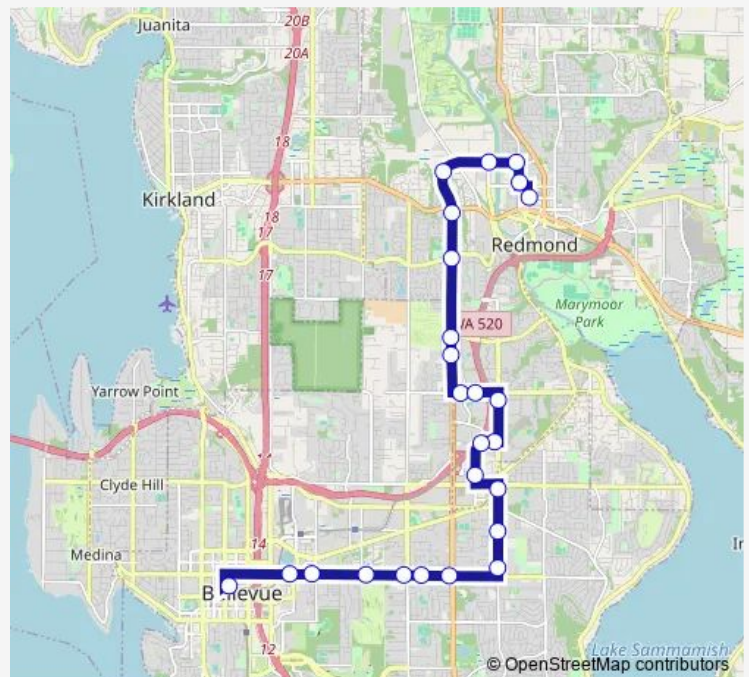

148th Ave NE & NE 51st St

148th Ave NE & NE Old Redmond Rd

148th Ave NE & NE Redmond Way

Route schedule

Bellevue Transit Center - Bay 3 — Redmond Transit Center - Bay 1

Monday 05:01-00:30⁺¹

Tuesday 05:01-00:30⁺¹

Wednesday —

Thursday 05:01-00:30⁺¹

Friday 05:01-00:30⁺¹

Saturday 06:15-00:30⁺¹

Sunday 06:15-00:30⁺¹

Route info

Direction: Bellevue Transit Center - Bay 3

Stops: 26

Trip Duration: 0 hour 33 min

■ B Line — B-Line Rapid Ride

148th Ave NE & NE 87th St

NE 90th St & 154th Ave Ne

160th Ave NE & NE 90th St

NE 85th St & 161st Ave Ne

Redmond Transit Center - Bay 1

Direction