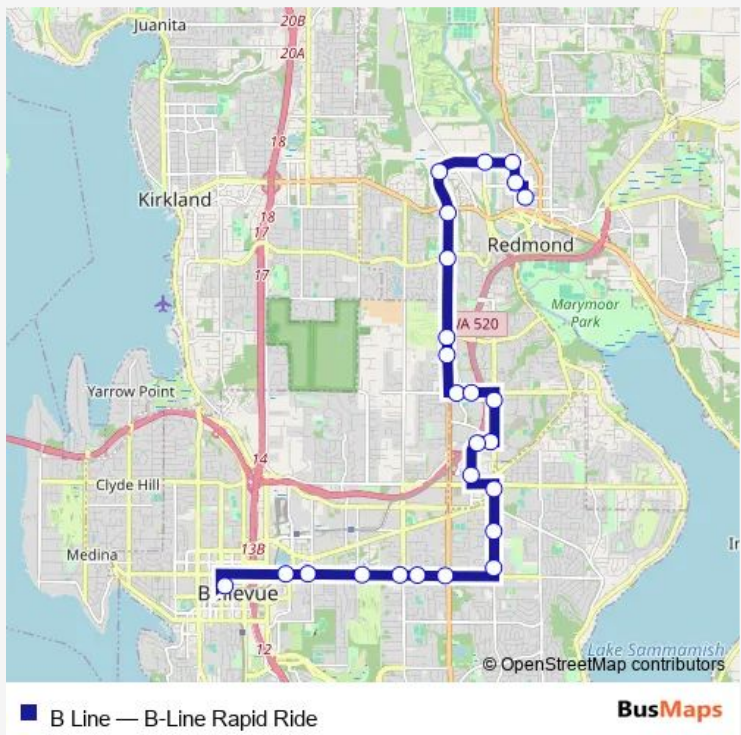

Bus B Line B-Line Rapid Ride

[Go to website](#)

Direction
 Bellevue Transit Center - Bay 3 — Redmond Transit Center - Bay 1
 26 stops
[Open route schedule](#)

- Bellevue Transit Center - Bay 3
- NE 8th St & 116th Ave Ne
- NE 8th St & 120th Ave Ne
- NE 8th St & 124th Ave Ne
- NE 8th St & 131st Ave Ne
- NE 8th St & 140th Ave Ne
- NE 8th St & 143rd Ave Ne
- NE 8th St & 148th Ave Ne
- 156th Ave NE & NE 10th St
- 156th Ave NE & NE 15th St
- NE 24th St & NE Bel-Red Rd
- 152nd Ave NE & Overlake Park&Ride
- 152nd Ave NE & NE 31st St
- 156th Ave NE & NE 33rd St
- Redmond Technology Station Bay 8 - Bay 8
- NE 40th St & 152nd Ave Ne
- 148th Ave NE & NE 40th St
- 148th Ave NE & NE 46th St
- 148th Ave NE & NE 51st St
- 148th Ave NE & NE Old Redmond Rd
- 148th Ave NE & NE Redmond Way

Route schedule
 Bellevue Transit Center - Bay 3 — Redmond Transit Center - Bay 1

Monday	05:01-00:30 ⁺¹
Tuesday	05:01-00:30 ⁺¹
Wednesday	—
Thursday	05:01-00:30 ⁺¹
Friday	05:01-00:30 ⁺¹
Saturday	06:15-00:30 ⁺¹
Sunday	06:15-00:30 ⁺¹

Route info
 Direction: Bellevue Transit Center - Bay 3
 Stops: 26
 Trip Duration: 0 hour 35 min

148th Ave NE & NE 87th St

NE 90th St & 154th Ave Ne

160th Ave NE & NE 90th St

NE 85th St & 161st Ave Ne

Redmond Transit Center - Bay 1

Direction

Redmond Transit Center - Bay 4 — Bellevue Transit Center - Bay 3

25 stops

[Open route schedule](#)

Redmond Transit Center - Bay 4

160th Ave NE & NE 85th St

NE 90th St & 160th Ave Ne

NE 90th St & 154th Ave Ne