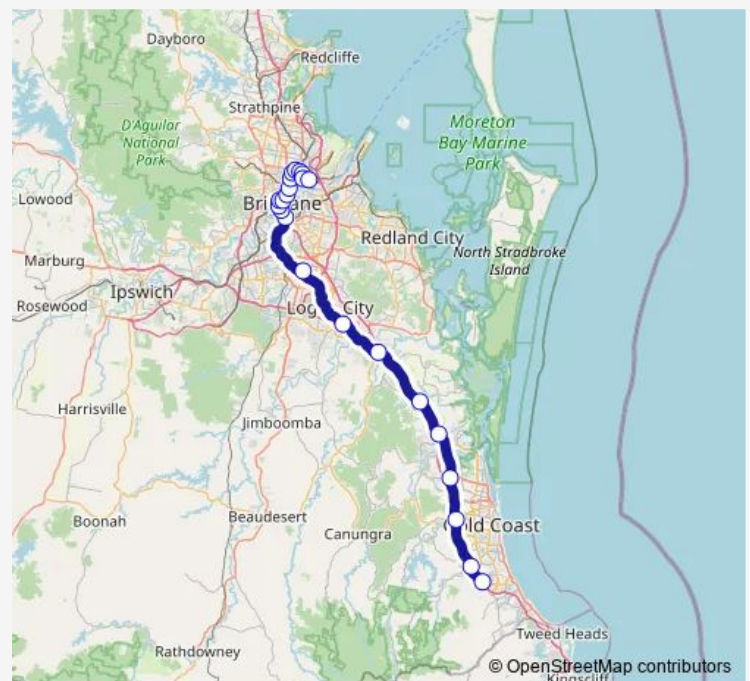

Tuesday —

Wednesday —

Thursday —

Friday

06:02-06:32

Saturday —

Sunday —

Route info

Direction: Varsity Lakes station, platform 1

Stops: 23

Trip Duration: 1 hour 44 min

VLDB — Varsity Lakes line - Doomben line

Ascot station, platform 1

Doomben station, platform 1

Direction

Varsity Lakes station, platform 1 — Doomben station, platform 1

23 stops

[Open route schedule](#)

Varsity Lakes station, platform 1

Robina station, platform 2

Nerang station, platform 2

Helensvale station, platform 2

Coomera station, platform 2

Ormeau station, platform 2

Thursday 06:02-06:32

Friday —

Saturday —

Sunday —

Route info

Direction: Varsity Lakes station, platform 1

Stops: 23

Trip Duration: 1 hour 44 min