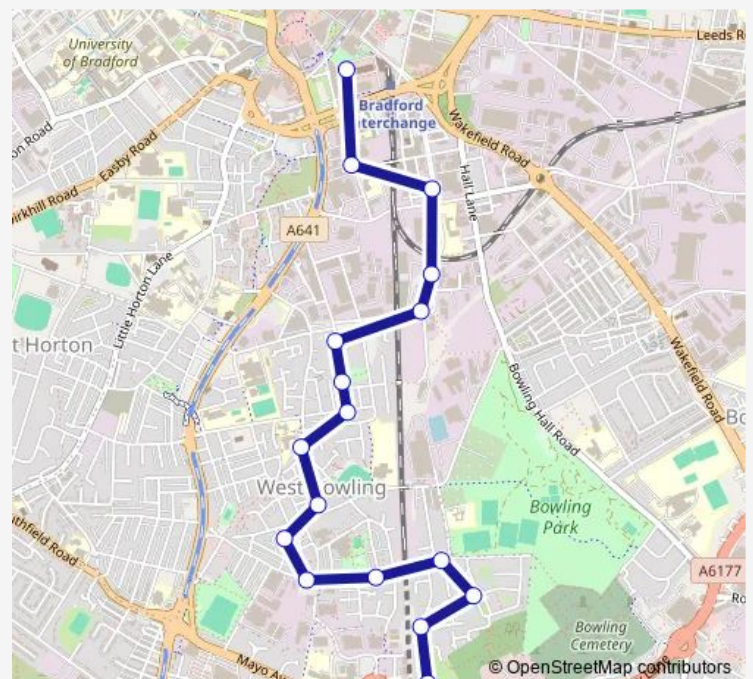

Bolling Road Fairfax St

Bolling Road Mill Ln

Bolling Road Linton St

Ripley St Ripley Road

Spring Mill Street Ripley St

Spring Mill Street Dalcross St

Spring Mill St St Stephens Road

Gaythorne Rd Round Street

Highbridge Terrace

Route schedule

Interchange — Highbridge Terrace

Monday	—
Tuesday	—
Wednesday	—
Thursday	—
Friday	—
Saturday	19:25
Sunday	22:43

Route info

Direction: Interchange

Stops: 19

Trip Duration: 0 hour 12 min

671 — West Bowling - Bradford

Direction

Interchange — Highbridge Terrace

19 stops

[Open route schedule](#)

Interchange

Caledonia Street Gordon St

Bolling Road Fairfax St

Bolling Road Mill Ln

Bolling Road Linton St

Ripley St Ripley Road

Spring Mill Street Ripley St

Spring Mill Street Dalcross St

Spring Mill St St Stephens Road

Gaythorne Rd Round Street

Gaythorne Rd New Cross Street