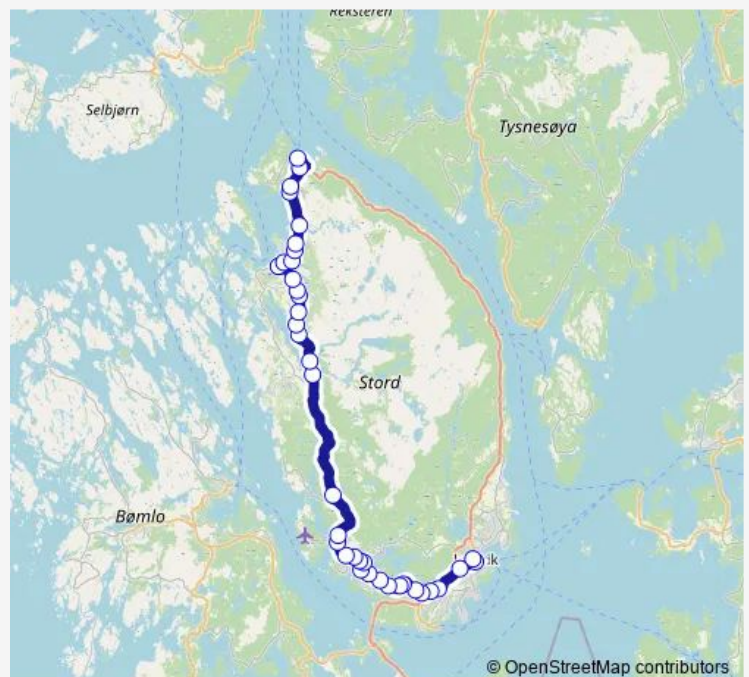

Thursday 22:05

Friday 22:05

Saturday —

Sunday —

Route info

Direction: Leirvik terminal

Stops: 36

Trip Duration: 0 hour 40 min

671 — Leirvik-Litlabø-Fitjar

BusMaps

Gamle Sagvåg skule

Nysæterfeltet

Sagvåg skule

Dyvik sør

Dyvik

Peterteig