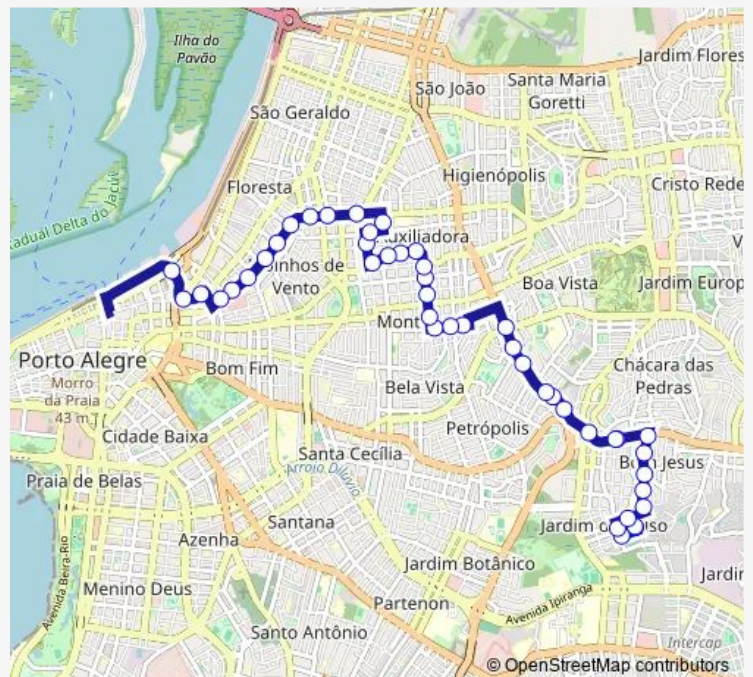

Thursday 00:10-23:40

Friday 00:10-23:40

Saturday 06:00-23:50

Sunday —

Route info

Direction: SAO Benedito

Stops: 46

Trip Duration: 0 hour 32 min