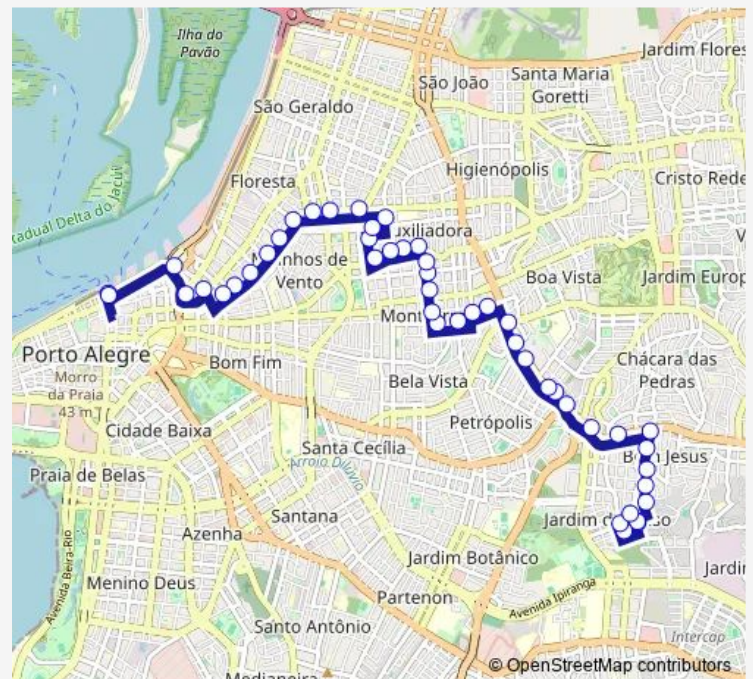

### Route schedule

SAO Benedito DF 1118 — Jose Carlos Dias DE Oliveira

Monday 06:18-23:00

Tuesday 06:18-23:00

Wednesday 06:18-23:00

Thursday 06:18-23:00

Friday 06:18-23:00

Saturday 06:40-22:30

### Route info

Direction: SAO Benedito DF 1118

Stops: 48

Trip Duration: 0 hour 32 min

Pedro IVO 774

PEDRO IVO 512

Silva Jardim DF 719

Silva Jardim 458