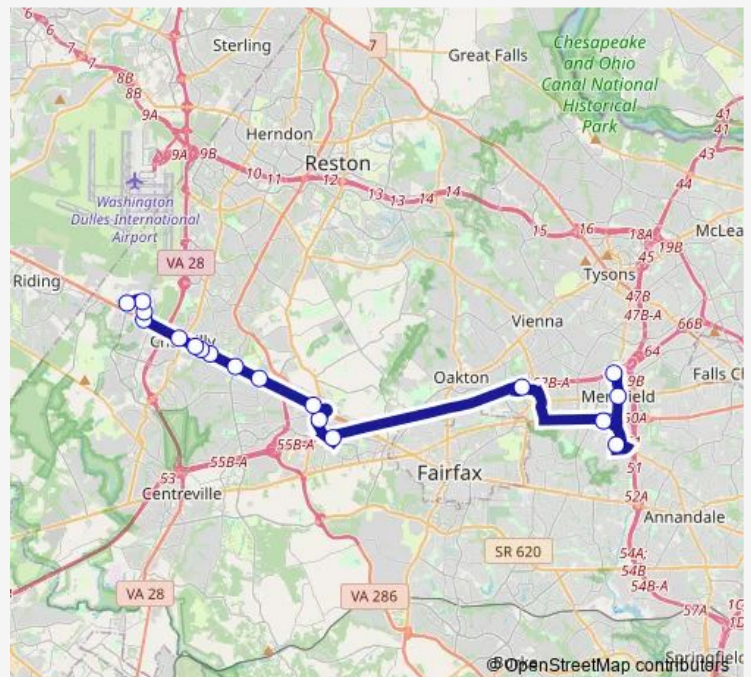

Monument DR @ Polo Dr

Monument DR Transit Center BAY D

Vienna Metro

Willow Oaks Corporate Dr and Williams Dr

Fairfax Hospital

Gallows RD @ LEE Hwy

Dunn Loring Metro

Route schedule

Avion Pkwy @ Stonecroft Blvd — Dunn Loring Metro

Monday 05:20-18:30

Tuesday 05:20-18:30

Wednesday 05:20-18:30

Thursday 05:20-18:30

Friday 05:20-18:30

Saturday —

Sunday —

Route info

Direction: Avion Pkwy @ Stonecroft Blvd

Stops: 16

Trip Duration: 1 hour 11 min

671 — Chantilly - Dunn Loring Limited Sto

Direction

Dunn Loring Metro — Avion Pkwy @ Stonecroft Blvd

18 stops

[Open route schedule](#)

Dunn Loring Metro

Gallows RD @ LEE Hwy

Fairfax Hospital

Willow Oaks Corporate Dr and Williams Dr

Vienna Metro

Monument DR Transit Center BAY C

West OX RD @ Legato Rd