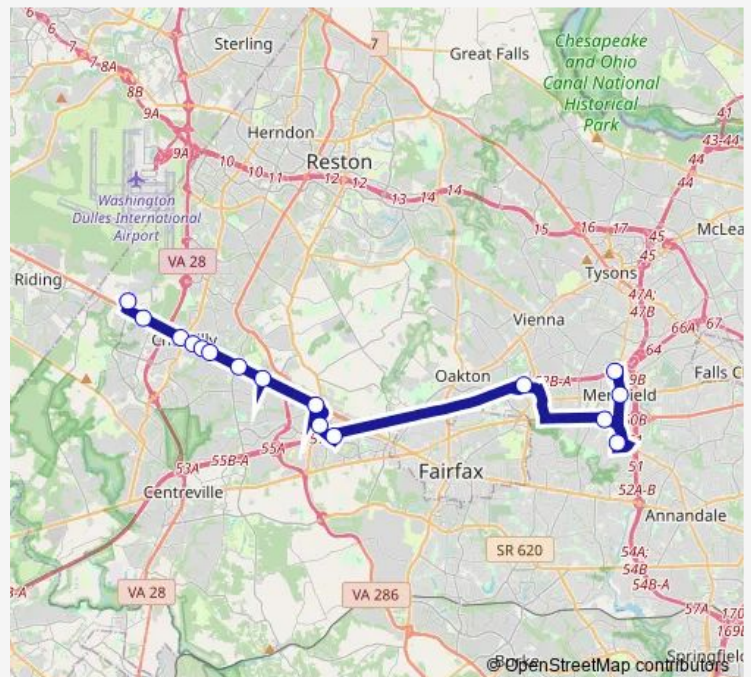

Monument DR @ Polo Dr

Monument DR Transit Center BAY D

Vienna Metro

Willow Oaks Corporate Dr and Williams Dr

Fairfax Hospital

Gallows RD @ LEE Hwy

Dunn Loring Metro

Route schedule

Avion Pkwy @ Stonecroft Blvd — Dunn Loring Metro

Monday 05:20-18:30

Tuesday 05:20-18:30

Wednesday 05:20-18:30

Thursday 05:20-18:30

Friday 05:20-18:30

Saturday —

Sunday —

Route info

Direction: Avion Pkwy @ Stonecroft Blvd

Stops: 16

Trip Duration: 1 hour 5 min

671 — Chantilly - Dunn Loring

Direction

Dunn Loring Metro — Avion Pkwy @ Stonecroft Blvd

18 stops

[Open route schedule](#)

Dunn Loring Metro

Gallows RD @ LEE Hwy

Fairfax Hospital

Willow Oaks Corporate Dr and Williams Dr

Vienna Metro

Monument DR Transit Center BAY E

West OX RD @ Legato Rd