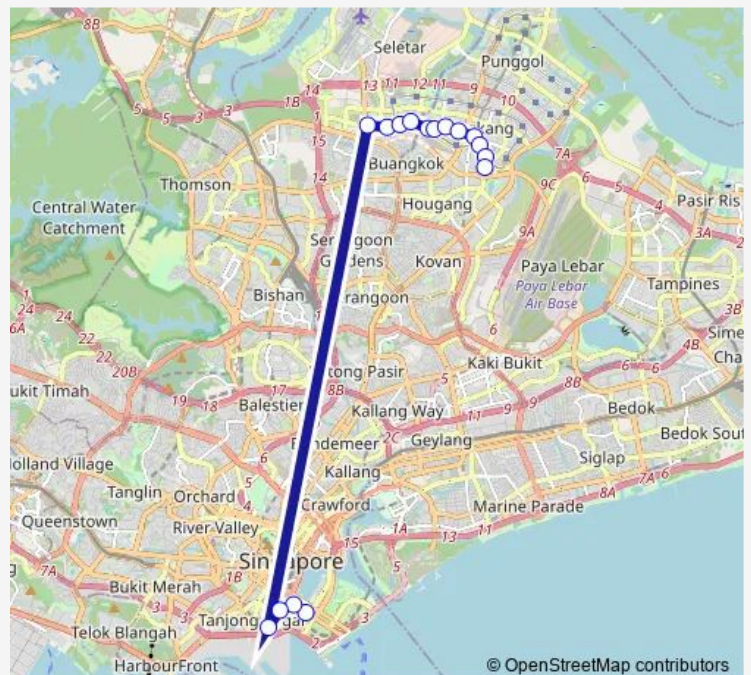

Bus 671

[Go to website](#)

Direction

Marina Bay Stn — The Rivervale

16 stops

[Open route schedule](#)

Marina Bay Stn

Downtown Stn

Blk 313b

Blk 321 Cp

Opp Blk 204 Cp

Blk 206a

Rangung Stn Exit A

The Rivervale

Route schedule

Marina Bay Stn — The Rivervale

Monday 18:20

Tuesday 18:20

Wednesday 18:20

Thursday 18:20

Friday 18:20

Saturday —

Sunday —

Route info

Direction: Marina Bay Stn

Stops: 16

Trip Duration: 1 hour 33 min

Direction

Opp The Rivervale — Marina Bay Financial Ctr

17 stops

[Open route schedule](#)

Opp The Rivervale
Ranggung Stn Exit B
Blk 203
Blk 204 Cp
Nan Chiau High Sch
Blk 306 Cp
Anchor Green Pr Sch
Opp Blk 310b
Layar Stn Exit A/Blk 417a
Opp Fernvale Stn
Fernvale Pr Sch
Aft Jln Kayu
Mapletree Anson
Aft Capital Twr
OPP SO Sofitel S'Pore
The Sail
Marina Bay Financial Ctr