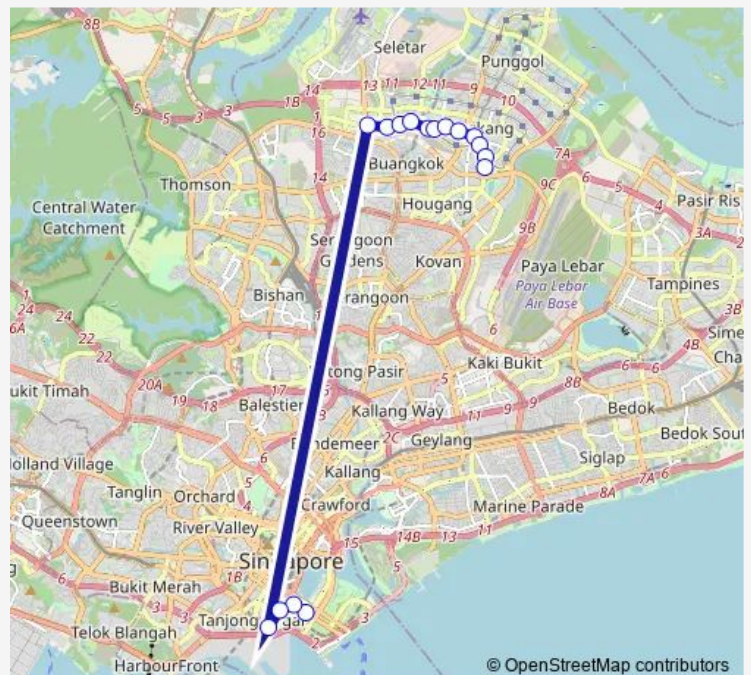

### Direction

Marina Bay Stn — The Rivervale

16 stops

[Open route schedule](#)

Marina Bay Stn

Downtown Stn

UIC Bldg

Opp MAS Bldg

### Route schedule

Marina Bay Stn — The Rivervale

Monday 18:20

Tuesday 18:20

Wednesday 18:20

Thursday 18:20

Friday 18:20

Saturday —

### Route info

Direction: Marina Bay Stn

Stops: 16

Trip Duration: 1 hour 33 min

© OpenStreetMap contributors

**Direction**

Opp The Rivervale — Marina Bay Financial Ctr

17 stops

**Route schedule**

Opp The Rivervale — Marina Bay Financial Ctr

Monday	07:30
Tuesday	07:30
Wednesday	07:30
Thursday	07:30
Friday	07:30
Saturday	—
Sunday	—

**Route info**

Direction: Opp The Rivervale

Stops: 17