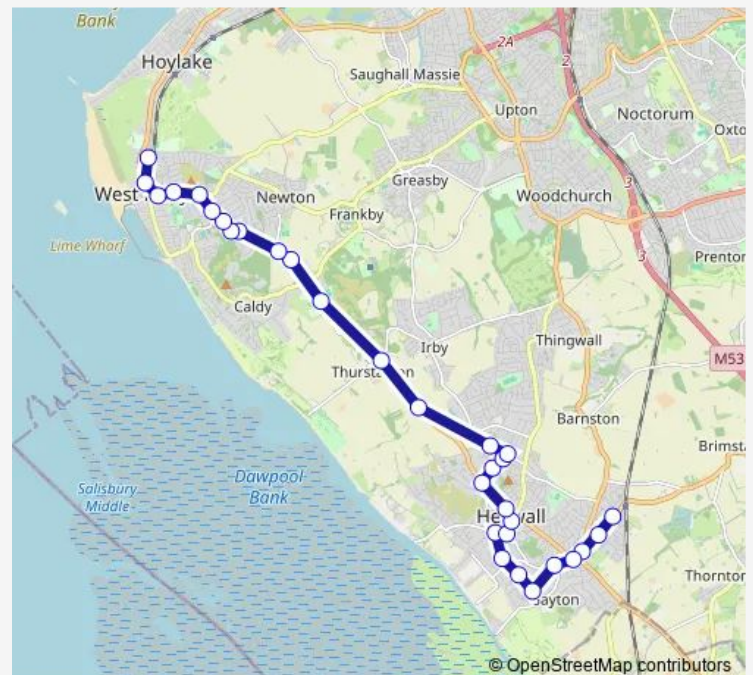

### Route schedule

The Paddock — Graham Road Grammar School

Monday 07:55

Tuesday 07:55

Wednesday 07:55

Thursday 07:55

Friday 07:55

Saturday —

### Route info

Direction: The Paddock

Stops: 31

Trip Duration: 0 hour 40 min

671 — West Kirby - Gayton

Column Road

Caldy Grammar School

Grammar School Lane