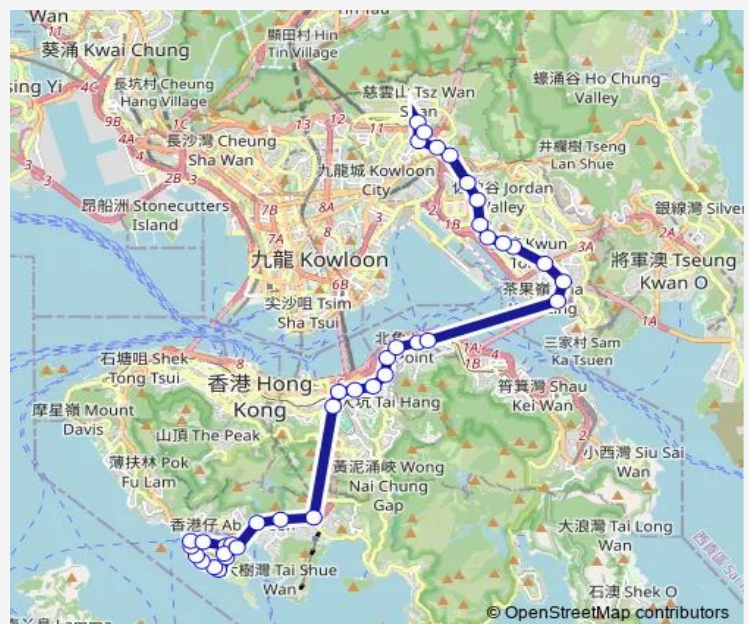

### Route schedule

[Ctb] AP LEI Chau (LEE LOK Street)[[Kmb+Ctb] AP LEI Chau (LEE LOK ST.) BUS Terminus/<Br>Ap LEI Chau (LEE LOK Street) — [Kmb+Ctb] Diamond Hill Station BUS Terminus/<Br>Diamond Hill Station[[Kmb] Diamond Hill Station BUS Terminus

### Route info

Direction: [Ctb] AP LEI Chau (LEE LOK Street)[[Kmb+Ctb] AP LEI Chau (LEE LOK ST.) BUS Terminus/<Br>Ap LEI Chau (LEE LOK Street)

Stops: 38

Trip Duration: 1 hour 11 min

[Ctb] LEI Tung Market, LEI Tung Estate Road[[Kmb+Ctb]  
LEI Tung Market/<Br>Lei Tung Market, LEI Tung Estate  
Road