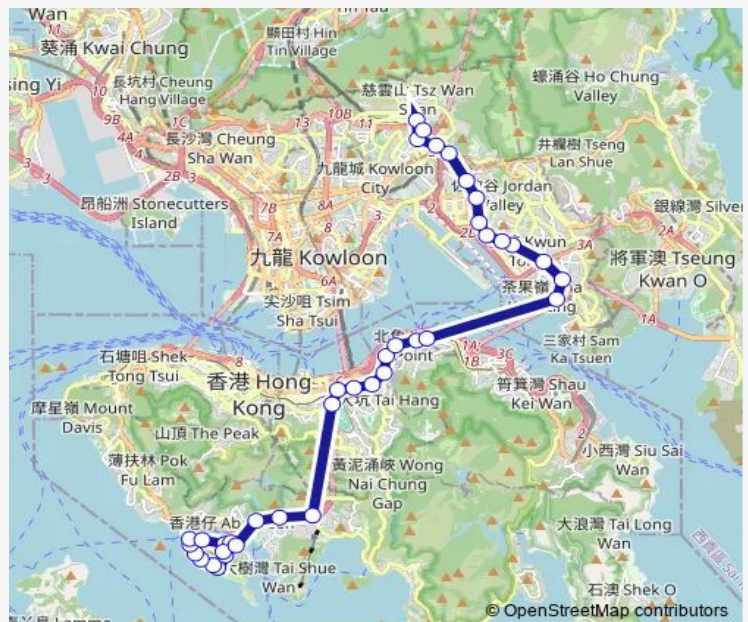

[Ctb] LEE CHI Road, AP LEI Chau Bridge Road[[Kmb+Ctb] LEE CHI Road/<Br>Lee CHI Road, AP LEI Chau Bridge Road

[Ctb] AP LEI Chau Drive, AP LEI Chau Bridge Road[[Kmb+Ctb] AP LEI Chau Drive/<Br>Ap LEI Chau Drive, AP LEI Chau Bridge Road

[Ctb] Tung Hing House LEI Tung Estate, LEI Tung Estate Road[[Kmb+Ctb] Tung Hing House LEI Tung Estate/<Br>Tung Hing House LEI Tung Estate, LEI Tung Estate Road

**Route schedule**

[Ctb] AP LEI Chau (LEE LOK Street)[[Kmb+Ctb] AP LEI Chau (LEE LOK ST.) BUS Terminus/<Br>Ap LEI Chau (LEE LOK Street) — [Kmb+Ctb] Diamond Hill Station BUS Terminus/<Br>Diamond Hill Station[[Kmb] Diamond Hill Station BUS Terminus

Monday	06:25-19:15
Tuesday	06:25-19:15
Wednesday	06:25-19:15
Thursday	06:25-19:15
Friday	06:25-19:15
Saturday	06:25-18:55
Sunday	07:30-18:25

**Route info**

Direction: [Ctb] AP LEI Chau (LEE LOK Street)[[Kmb+Ctb] AP LEI Chau (LEE LOK ST.) BUS Terminus/<Br>Ap LEI Chau (LEE LOK Street)

Stops: 38

Trip Duration: 1 hour 13 min

[Ctb] LEI Tung Market, LEI Tung Estate Road[[Kmb+Ctb] LEI Tung Market/<Br>Lei Tung Market, LEI Tung Estate Road

[Ctb] YUE ON Court, LEI Tung Estate Road[[Kmb+Ctb] YUE ON Court/<Br>Yue ON Court, LEI Tung Estate Road