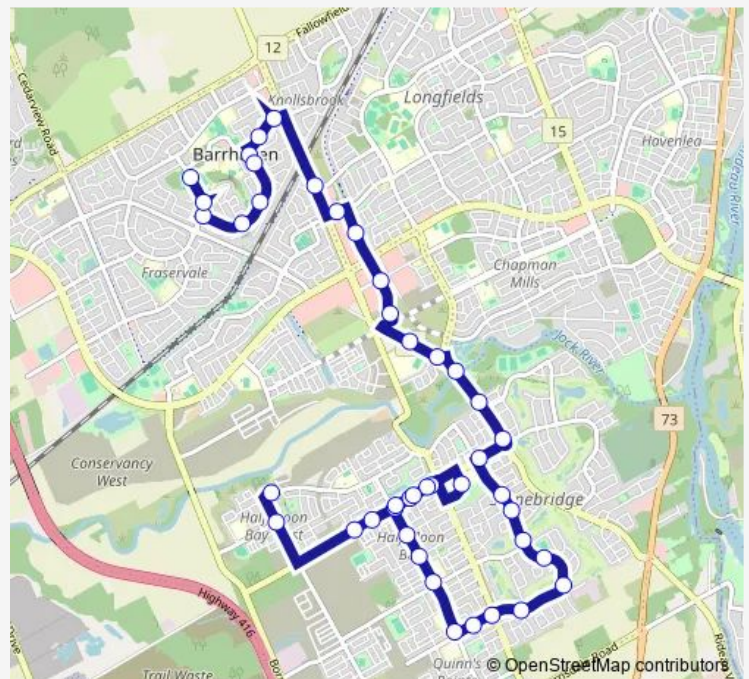

Saturday —

Sunday —

Route info

Direction: Fable / Malvern

Stops: 40

Trip Duration: 0 hour 32 min

Kilbirnie / Stromness

Kilbirnie / Kilmarnock

Kilbirnie / Greenbank

Kilbirnie / Breakstone

River Mist / Kilbirnie

River Mist / Dundonald

River Mist / Egret

River Mist / Brambling

River Mist / Cambrian

Cambrian / Regatta

Monday 08:10-08:25

Tuesday 08:10-08:25

Wednesday 08:10-08:25

Thursday 08:10-08:25

Friday 08:10-08:25

Saturday —

Sunday —

Route info

Direction: Perseus / Nokomis

Stops: 43

Trip Duration: 0 hour 33 min

Longfields / Riverstone

Longfields / Bren-Maur West

Jockvale / Longfields

Jockvale / AD. 3265

Barrhaven Centre