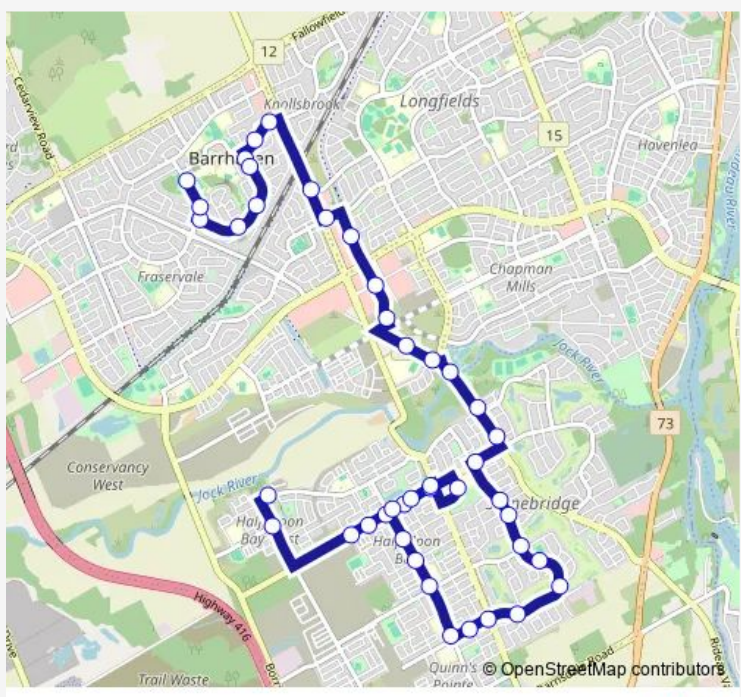

**Direction**  
 Fable / Malvern — Perseus / Nokomis  
 40 stops  
[Open route schedule](#)

- Fable / Malvern
- Malvern / AD. 101
- Malvern / Sherway
- Malvern / Tripp
- Malvern / Greenbank
- Greenbank / Malvern
- Greenbank / Highbury Park
- Berrigan / Greenbank
- Strandherd 1A (A)
- Marketplace 1A (A)
- Barrhaven Centre 1A (A)
- Jockvale / AD. 3280
- Jockvale / Longfields
- Longfields / Abetti
- Longfields / Cambrian
- Cambrian / Kilbirnie
- Kilbirnie / Cheyenne
- Kilbirnie / Blackleaf
- Kilbirnie / Cairnsmore
- Kilbirnie / Dundonald
- Kilbirnie / Ramelton

Route schedule  
 Fable / Malvern — Perseus / Nokomis

Monday	15:30-15:46
Tuesday	15:30-15:46
Wednesday	15:30-15:46
Thursday	15:30-15:46
Friday	15:30-15:46
Saturday	—
Sunday	—

Route info  
 Direction: Fable / Malvern  
 Stops: 40  
 Trip Duration: 0 hour 32 min

## Route schedule

Perseus / Nokomis — Fable / Malvern

Monday 08:10-08:25

Tuesday 08:10-08:25

Wednesday 08:10-08:25

Thursday 08:10-08:25

Friday 08:10-08:25

Saturday —

## Route info

Direction: Perseus / Nokomis

Stops: 43

Trip Duration: 0 hour 33 min

Longfields / Riverstone

Longfields / Bren-Maur West

Jockvale / Longfields

Jockvale / AD. 3265