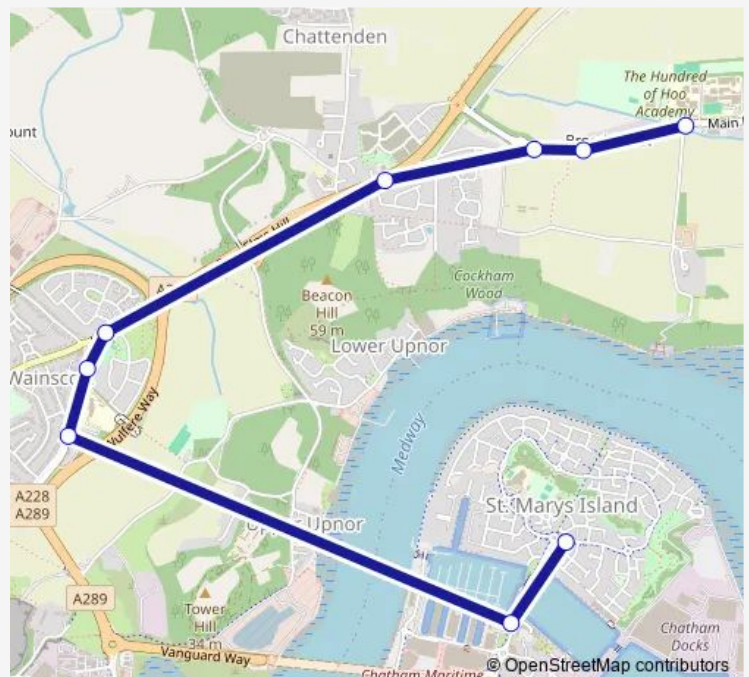

Gill Avenue

Wainscott Walk

Liberty Park

Chattenden Lane

Main Road

Broad Street

Swimming Pool

The Hundred of Hoo Academy Grounds

Route schedule

Haven Way — The Hundred of Hoo Academy Grounds

Monday 08:00

Tuesday 08:00

Wednesday 08:00

Thursday 08:00

Friday 08:00

Saturday —

Sunday —

Route info

Direction: Haven Way

Stops: 10

Trip Duration: 0 hour 20 min

671 — St Marys Island - Hoo School

Direction

The Hundred of Hoo Academy — Haven Way

9 stops

[Open route schedule](#)

The Hundred of Hoo Academy

Broad Street

Main Road

Broadwood Road

Liberty Park

Wainscott Walk