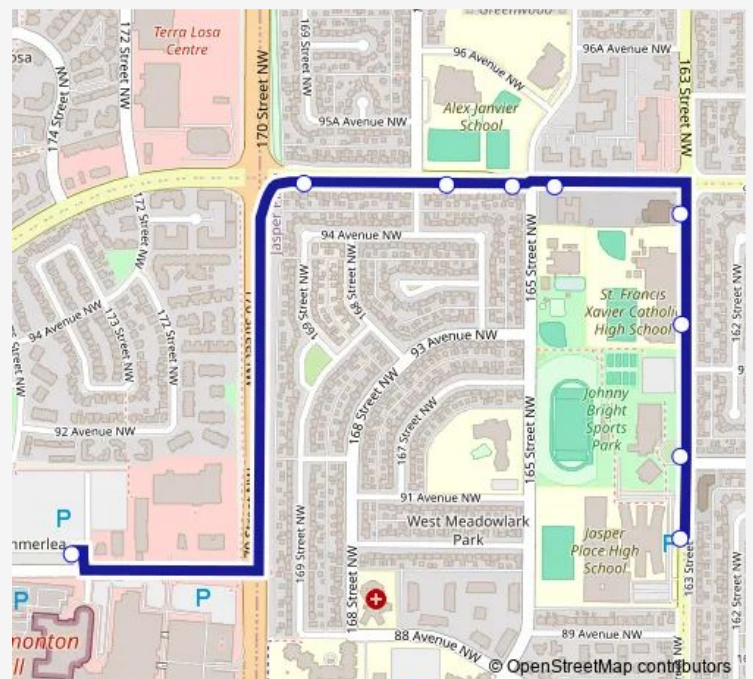

170 Street & 95 Avenue

167 Street & 95 Avenue

165 Street & 95 Avenue

165 Street & 95 Avenue

163 Street & 95 Avenue

163 Street & 93 Avenue

163 Street & 92 Avenue

163 Street & 91 Avenue

Route schedule

West Edmonton Mall Transit Centre Bay C — 163 Street & 91 Avenue

Monday 07:49-08:36

Tuesday 07:49-08:36

Wednesday 07:49-08:36

Thursday 07:49-08:36

Friday 07:49-08:36

Saturday —

Sunday —

Route info

Direction: West Edmonton Mall Transit Centre Bay C

Stops: 9

Trip Duration: 0 hour 14 min

671 — Alex Janvier - WEM - Lewis Farms

Direction

163 Street & 92 Avenue — West Edmonton Mall Transit Centre Bay C

8 stops

[Open route schedule](#)

163 Street & 92 Avenue

163 Street & 91 Avenue

163 Street & 89 Avenue

163 Street & 88 Avenue

163 Street & 87 Avenue

165 Street & 87 Avenue