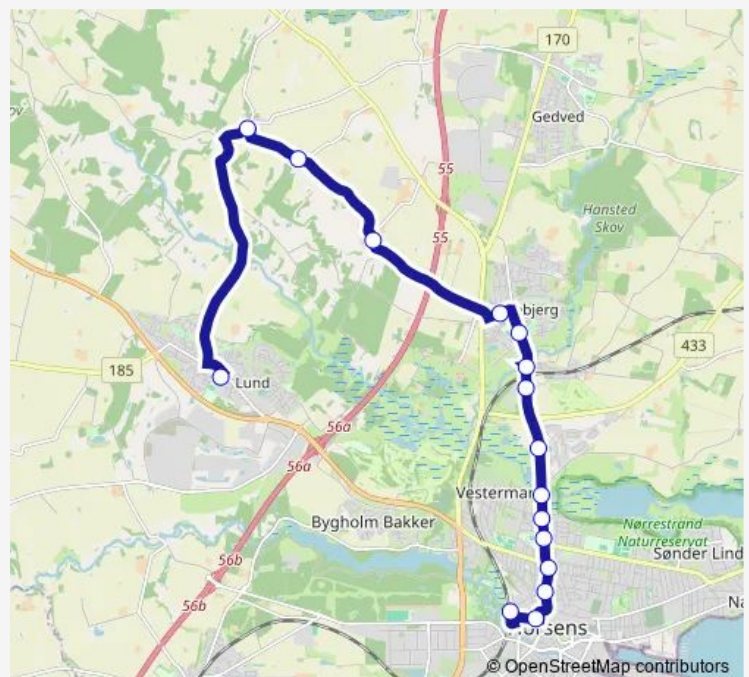

Demand and Response Bus Service 671

[Go to website](#)

Direction

Lundskolen (Horsens Kommune) — Horsens Trafikterminal

16 stops

[Open route schedule](#)

Lundskolen (Horsens Kommune)

Lundum (Horsens Kom)

Åvej/Nørrebrogade (Horsens Kom)

Priorsløkkevej/Nørrebrogade (Horsens Kom)

Adelgade/Nørrebrogade (Horsens Kom)

Nørretorv (Horsens Kom)

Smedetorvet/Allégade (Horsens Kom)

Vitus Berings Plads (Horsens Kom)

Horsens Trafikterminal

Route schedule

Lundskolen (Horsens Kommune) — Horsens Trafikterminal

Monday 06:10-07:15

Tuesday 06:10-07:15

Wednesday 06:10-07:15

Thursday 06:10-07:15

Friday 06:10-07:15

Saturday —

Sunday —

Route info

Direction: Lundskolen (Horsens Kommune)

Stops: 16

Trip Duration: 0 hour 25 min

671 Demand and Response Bus Service time schedules and route maps are available in an offline PDF at busmaps.com. Use the busmaps.com website to see live bus times, train schedule or subway schedule, and step-by-step directions for all public transit in Horsens