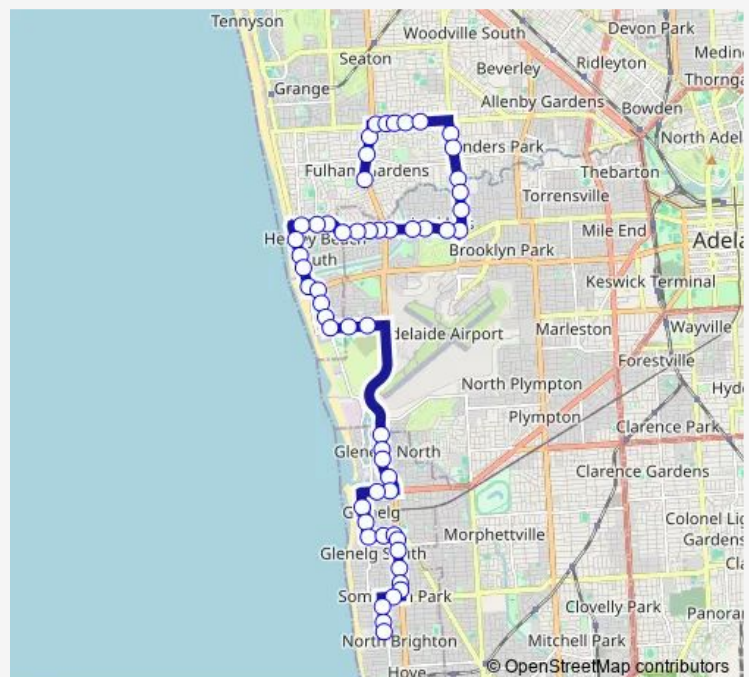

Stop 16 Henley Beach Rd - South side

Stop 17 Henley Beach Rd - South side

Stop 18 Henley Beach Rd - South side

Stop 19 Henley Beach Rd - South side

Stop 20 Henley Beach Rd - South side

Stop 21 Henley Beach Rd - South side

Route schedule

Stop 21B Tapleys Hill Rd - West side — Stop 30A King George Ave - East side

Monday 07:33

Tuesday 07:33

Wednesday 07:33

Thursday 07:33

Friday 07:33

Saturday —

Sunday —

Route info

Direction: Stop 21B Tapleys Hill Rd - West side

Stops: 55

Trip Duration: 1 hour 6 min

671 — Fulham Gardens to Brighton Secondary School

Stop 22 Henley Beach Rd - South side

Stop 23 Henley Beach Rd - South side

Stop 24 Henley Beach Rd - South side

Stop 25 Henley Beach Rd - South side

Stop 25 Seaview Rd - East side

Stop 24 Seaview Rd - East side

Stop 23B Seaview Rd - East side

Stop 23C Seaview Rd - East side

Stop 13 Military Rd - East side