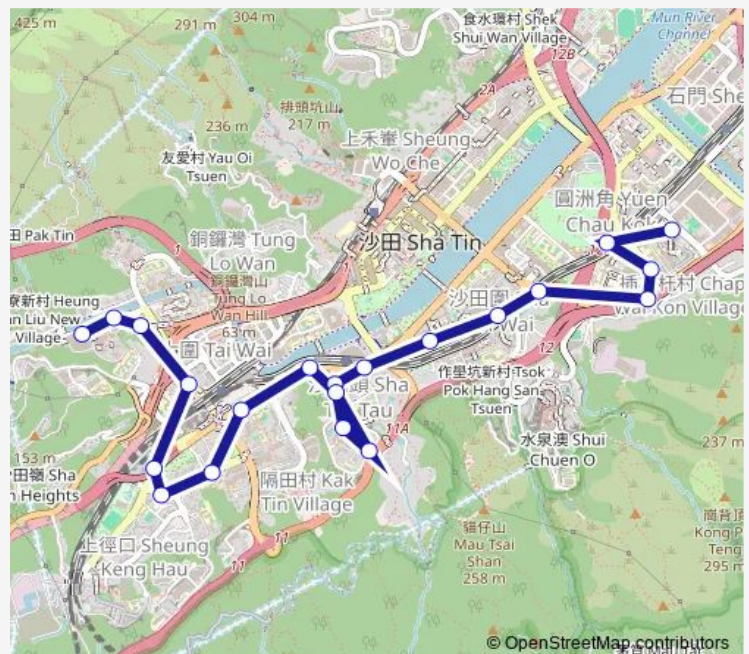

[Kmb+Ctb] TO Shek/
To Shek, SHA TIN WAI Road[[Kmb] TO Shek

[Kmb] SHA TIN WAI NEW Village[[Lwb] SHA TIN WAI NEW Village

[Ctb] POK Hong Estate, SHA KOK Street[[Kmb+Ctb] POK Hong Estate/
Pok Hong Estate, SHA KOK Street[[Kmb] POK Hong Estate[[Lwb] POK Hong Estate

[Kmb] JAT MIN Chuen Street

[Ctb] Chun Shek Estate, CHE Kung MIU Road[[Kmb+Ctb] Chun Shek Estate/
Chun Shek Estate, CHE Kung MIU Road[[Kmb] Chun Shek Estate[[Lwb] Chun Shek Estate

[Kmb] Shek Ying House Chun Shek Estate

[Kmb] SUN TIN WAI Estate

[Kmb] FOO WAI House

[Kmb] Shek Ying House Chun Shek Estate

[Ctb] CHE Kung Temple, CHE Kung MIU Road[[Kmb+Ctb] CHE Kung Temple/
Che Kung Temple, CHE Kung MIU Road[[Kmb] CHE Kung Temple[[Lwb] CHE Kung Temple

[Ctb] SUN Ming House SUN Chui Estate, CHE Kung MIU Road[[Kmb+Ctb] TAI WAI BBI - SUN Ming House SUN CHU Estate/
Sun Chui Estate, CHE Kung MIU

Route schedule

[Kmb+Ctb] YU Chui Court BUS Terminus/
Yu Chui Court[[Kmb] YU Chui Court BUS Terminus — [Kmb+Ctb] MEI TIN BUS Terminus/
Mei TIN Estate[[Kmb] MEI TIN BUS Terminus

Monday	06:10-22:10
Tuesday	06:10-22:10
Wednesday	06:10-22:10
Thursday	06:10-22:10
Friday	06:10-22:10
Saturday	06:10-22:10
Sunday	06:10-22:10

Route info

Direction: [Kmb+Ctb] YU Chui Court BUS Terminus/
Yu Chui Court[[Kmb] YU Chui Court BUS Terminus

Stops: 21

Trip Duration: 0 hour 43 min