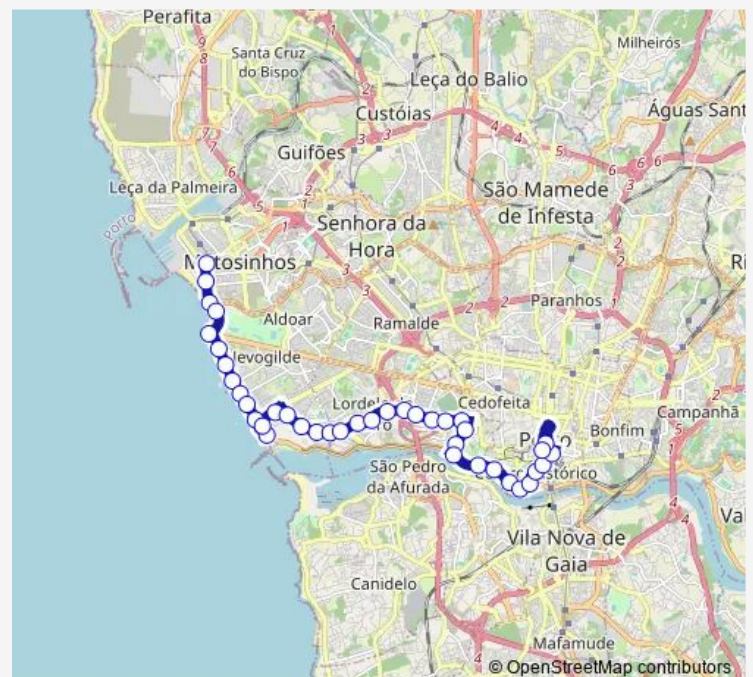

Paulo DA Gama

Fluvial (Norte)

Palmeiras

Route schedule

Matosinhos Praia — AV. Aliados

Monday 00:30-05:30

Tuesday 00:30-05:30

Wednesday 00:30-05:30

Thursday 00:30-05:30

Friday 00:30-05:30

Saturday 00:30-05:30

Sunday 00:30-05:30

Route info

Direction: Matosinhos Praia

Stops: 40

Trip Duration: 0 hour 25 min

1M — Av.Aliados - Matosinhos (Praia)

Lordelo

Jardim Botânico

Faculdade DE Ciências

Planetário

Gólgota

Junta Massarelos

D.Pedro V

Saturday 01:00-05:00

Sunday 01:00-05:00

Route info

Direction: AV. Aliados

Stops: 36

Trip Duration: 0 hour 23 min

Praia DE Gondarém

Crasto