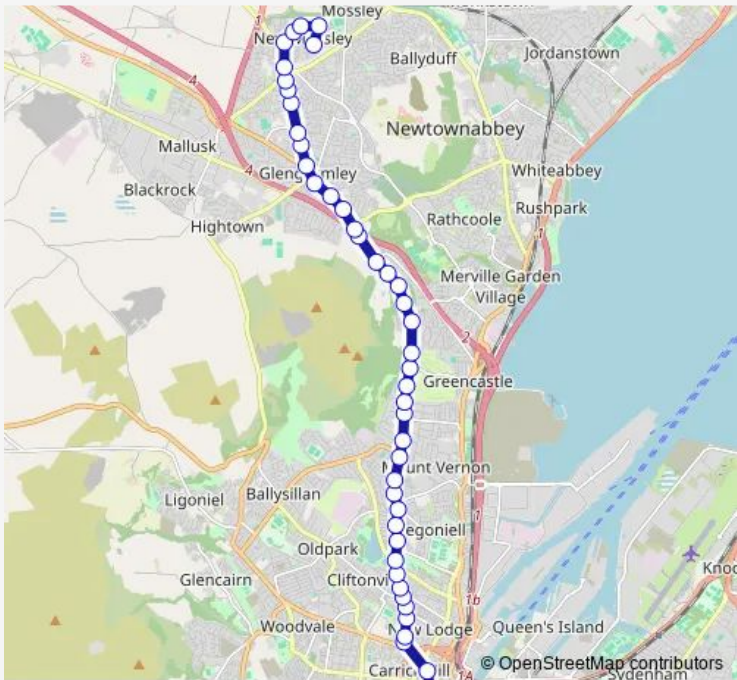

Bus 1M City Centre - New Mossley - Manse Way

[Go to website](#)

Direction
 Donegall Place — Manse Way

47 stops

[Open route schedule](#)

- Donegall Place
- Victoria Square Victoria Street
- High Street
- North Street
- Donegall Street
- Carlisle Circus (Antrim Road)
- Lincoln Avenue
- Kane Cottage
- New Lodge Road
- Cliftonville Road
- Antrim Road (Eia Street)
- Waterworks
- Richmond Lane
- Willowbank Gardens
- Kansas Avenue
- Antrim Road (Salisbury Avenue)
- Firmount
- Chichester Avenue
- North Circular Road
- Belfast Castle
- Donegall Park Avenue

Route schedule
 Donegall Place — Manse Way

Monday	08:17
Tuesday	08:17
Wednesday	08:17
Thursday	08:17
Friday	08:17
Saturday	—
Sunday	—

Route info

Direction: Donegall Place

Stops: 47

Trip Duration: 0 hour 46 min

1M — City Centre - New Mossley - Manse Way **BusMaps**

Downview Avenue

Downview Lodge

Gray's Lane

Antrim Road (Serpentine Road)

Ben Madigan Park

Kincraig Park

Tree Tops