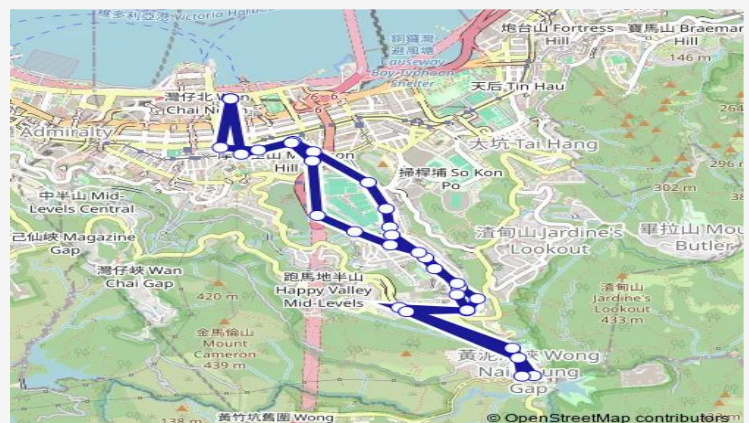

[Ctb] Happy Valley (Lower)[[Kmb+Ctb] Happy Valley (Lower) BUS Terminus/
Happy Valley (Lower)

[Ctb] YIK YAM Street, Sing WOO Road

[Ctb] Sing Ping Mansion, Sing WOO Road

[Ctb] Green Lane, Blue Pool Road

[Ctb] Villa Dorada, Blue Pool Road

Route schedule

[Ctb] Exhibition Centre Station[[Kmb+Ctb] Exhibition Centre Station BUS Terminus/
Exhibition Centre Station[[Kmb] Exhibition Centre Station BUS Terminus[[Xb] Exhibition Centre Station Public Transport Interchange — [Ctb] Exhibition Centre Station[[Kmb+Ctb] Exhibition Centre Station BUS Terminus/
Exhibition Centre Station[[Kmb] Exhibition Centre Station BUS Terminus[[Xb] Exhibition Centre Station Public Transport Interchange

Monday	06:30-21:00
Tuesday	06:30-21:00
Wednesday	06:30-21:00
Thursday	06:30-21:00
Friday	06:30-21:00
Saturday	06:30-20:30
Sunday	06:30-20:30

Route info

Direction: [Ctb] Exhibition Centre Station[[Kmb+Ctb] Exhibition Centre Station BUS Terminus/
Exhibition Centre Station[[Kmb] Exhibition Centre Station BUS Terminus[[Xb] Exhibition Centre Station Public Transport Interchange

Stops: 31

Trip Duration: 0 hour 26 min

[Ctb] Billion Terrace, Blue Pool Road

[Ctb] TAI Hang Road, Wong NAI Chung GAP Road

[Ctb] Hong Kong Tennis Centre, Wong NAI Chung GAP Road

[Ctb] Wong NAI Chung Reservoir Park, Wong NAI Chung GAP Road