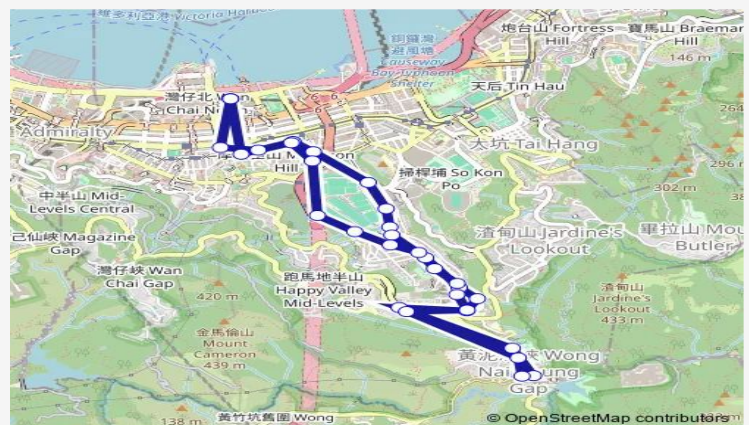

[Ctb] Happy Valley (Lower)[[Kmb+Ctb] Happy Valley (Lower) BUS Terminus/
Happy Valley (Lower)

[Ctb] YIK YAM Street, Sing WOO Road

[Ctb] Shing Ping Mansion, Sing WOO Road

[Ctb] Green Lane, Blue Pool Road

[Ctb] Villa Dorada, Blue Pool Road

Route schedule

[Ctb] Exhibition Centre Station[[Kmb+Ctb] Exhibition Centre Station BUS Terminus/
Exhibition Centre Station[[Kmb] Exhibition Centre Station BUS Terminus[[Xb] Exhibition Centre Station Public Transport Interchange — [Ctb] Exhibition Centre Station[[Kmb+Ctb] Exhibition Centre Station BUS Terminus/
Exhibition Centre Station[[Kmb] Exhibition Centre Station BUS Terminus[[Xb] Exhibition Centre Station Public Transport Interchange

Monday	06:30-21:00
Tuesday	06:30-21:00
Wednesday	06:30-21:00
Thursday	06:30-21:00
Friday	06:30-21:00
Saturday	06:30-20:30
Sunday	06:30-20:30

Route info

Direction: [Ctb] Exhibition Centre Station[[Kmb+Ctb] Exhibition Centre Station BUS Terminus/
Exhibition Centre Station[[Kmb] Exhibition Centre Station BUS Terminus[[Xb] Exhibition Centre Station Public Transport Interchange

Stops: 31

Trip Duration: 0 hour 26 min

[Ctb] Billion Terrace, Blue Pool Road

[Ctb] TAI Hang Road, Wong NAI Chung GAP Road

[Ctb] Hong Kong Tennis Centre, Wong NAI Chung GAP Road

[Ctb] Wong NAI Chung Reservoir Park, Wong NAI Chung GAP Road