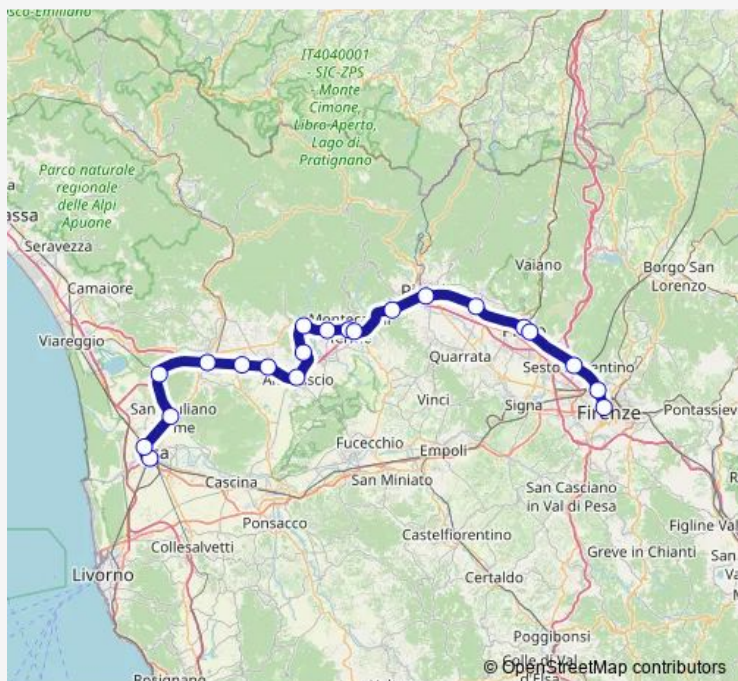

Friday 10:30

Saturday —

Sunday —

Route info

Direction: Viareggio

Stops: 12

Trip Duration: 1 hour 42 min

Firenze - Pistoia - Lucca - Viareggio

Direction

Firenze C.M. — Prato C.Le

10 stops

[Open route schedule](#)

Firenze C.M.

Firenze Statuto

Firenze Rifredi

Firenze Castello