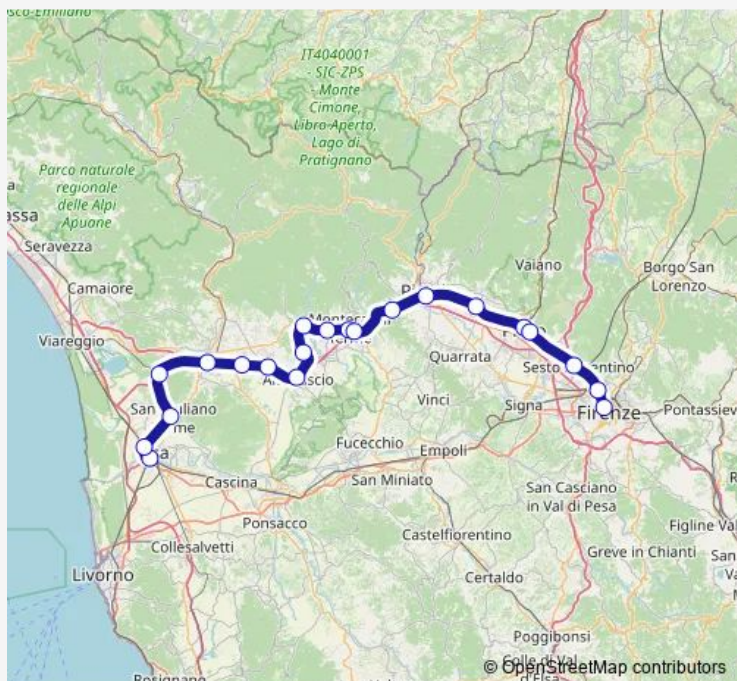

Rail Firenze - Pistoia - Lucca - Viareggio

[Go to website](#)

Direction

Firenze C.M. — Prato C.Le

10 stops

[Open route schedule](#)

Firenze C.M.

Firenze Statuto

Route schedule

Firenze C.M. — Prato C.Le

Monday 10:30

Tuesday 10:30

Wednesday 10:30

Thursday 10:30

Friday 10:30

Saturday 10:30-13:06

Sunday —

Route info

Direction: Firenze C.M.

Stops: 10

Trip Duration: 0 hour 42 min

Firenze - Pistoia - Lucca - Viareggio

Direction

Firenze Smn — Viareggio

18 stops

[Open route schedule](#)

Firenze Smn

Firenze Rifredi

Firenze Castello

Sesto Fiorentino

Prato C.Le

Prato P.Serragl.