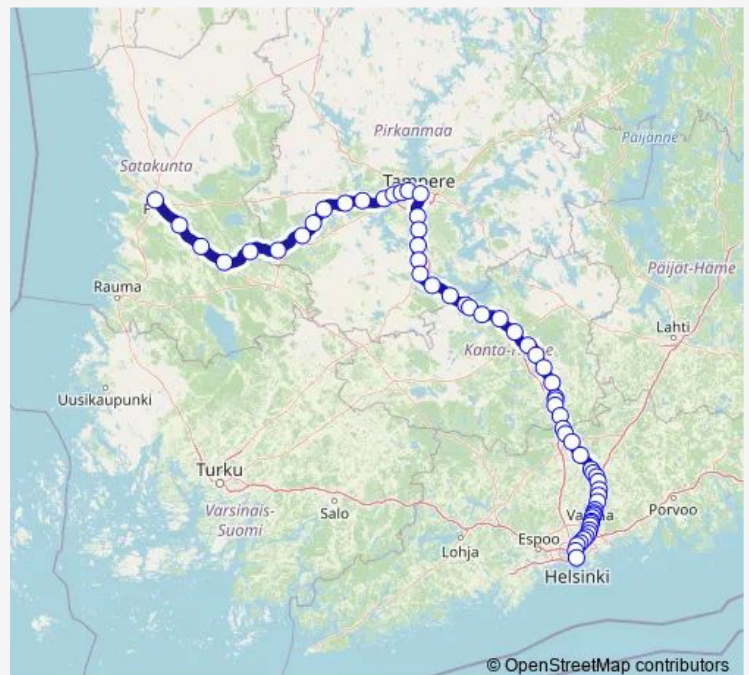

Lempäälä

Mattila

Viiala

Route schedule

Pori — Helsinki

Monday —

Tuesday —

Wednesday —

Thursday —

Friday —

Saturday 18:12

Sunday —

Route info

Direction: Pori

Stops: 62

Trip Duration: 3 hour 42 min

■ IC 186 — Pori - Helsinki

BusMaps

Toijala

Kuurila

Vinnilä

Iittala

Leteensuu

Parola