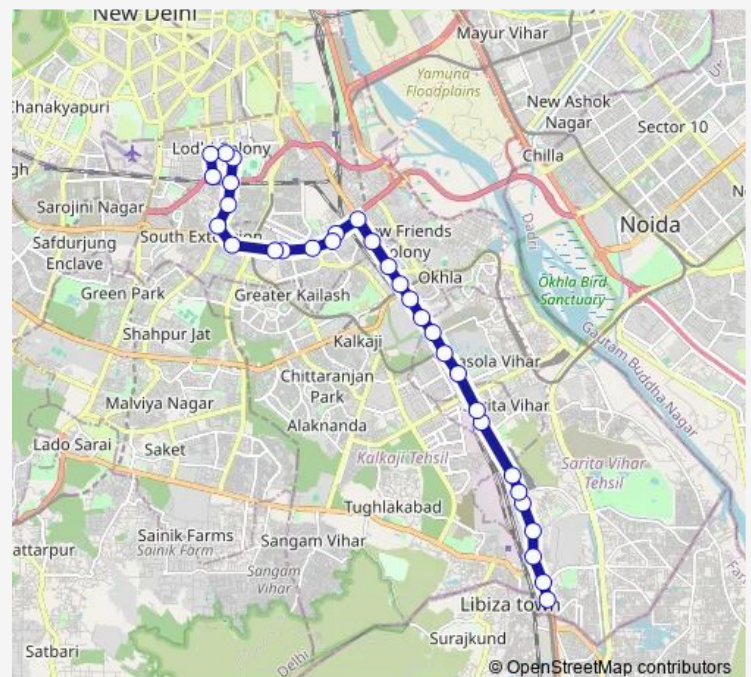

### Route schedule

Badarpur Border — Kushak Nallah Depot

Monday 09:33-19:37

Tuesday 09:33-19:37

Wednesday 09:33-19:37

Thursday 09:33-19:37

Friday 09:33-19:37

Saturday 09:33-19:37

Sunday 09:33-19:37

### Route info

Direction: Badarpur Border

Stops: 31

Trip Duration: 1 hour 4 min

479stldown

BusMaps

Gupta Market

Gupta Market