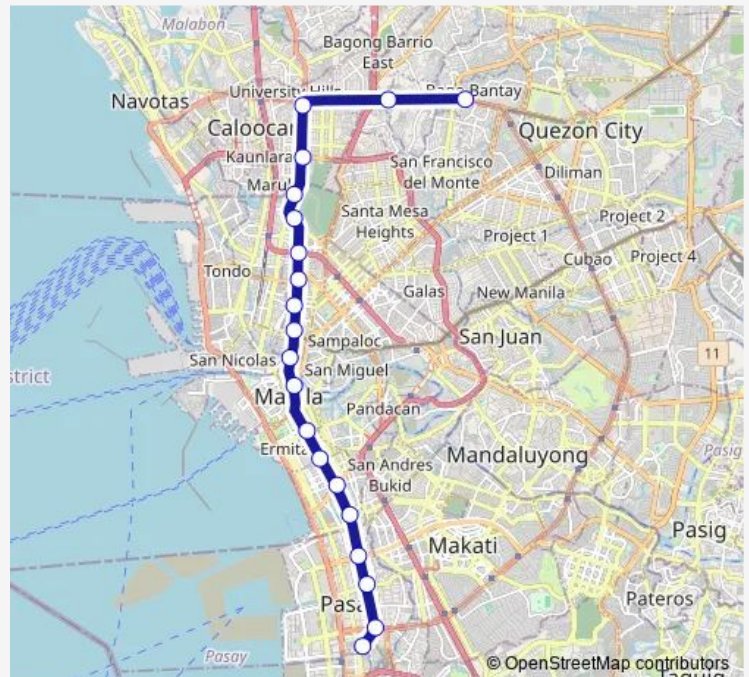

Rail LRT 1 Baclaran - Roosevelt

[Go to website](#)

Direction

Baclaran Lrt — Roosevelt Lrt

20 stops

[Open route schedule](#)

Baclaran Lrt

Edsa Lrt

Doroteo Jose Lrt

Bambang Lrt

Tayuman Lrt

Blumentritt Lrt

Abad Santos Lrt

R. Papa Lrt

5th Ave Lrt

Monumento Lrt

Balintawak LRT 1, Epifanio de los Santos Ave, Quezon City, Manila

Roosevelt Lrt

Route schedule

Baclaran Lrt — Roosevelt Lrt

Monday	00:00
Tuesday	00:00
Wednesday	00:00
Thursday	00:00
Friday	00:00
Saturday	00:00
Sunday	00:00

Route info

Direction: Baclaran Lrt

Stops: 20

Trip Duration: 0 hour 49 min

LRT 1 — Baclaran - Roosevelt

Direction

Roosevelt Lrt — Baclaran Lrt

20 stops