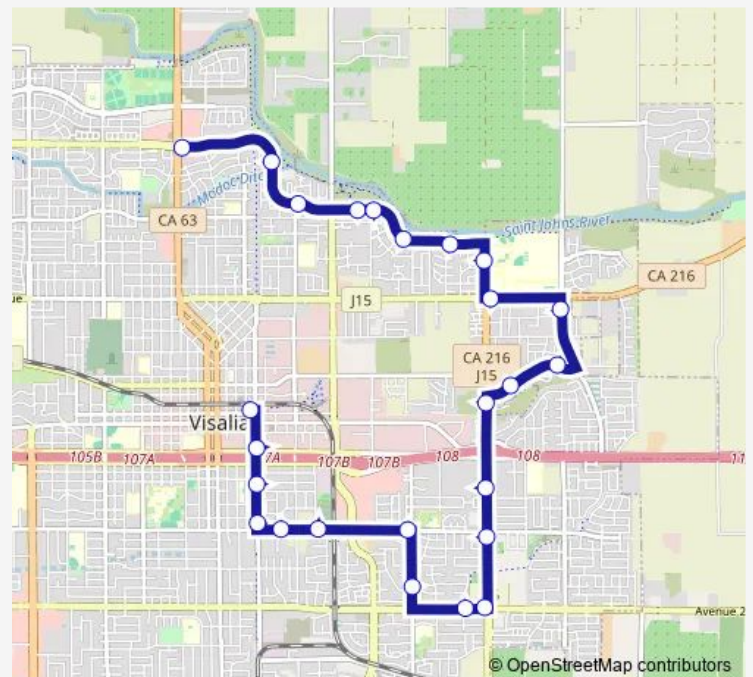

Bus Rt 8 Route 8

[Go to website](#)

Direction

Riggin & Dinuba (Eb) — Visalia Transit Center

25 stops

[Open route schedule](#)

- Riggin & Dinuba (Eb)
- St. John's Pkwy & Lark
- St. John's Pkwy & Burke
- St. John's Pkwy & Gowdy (E)
- St. John's Pkwy & Cain (E)
- St. John's Pkwy & Buena Vista
- St. John's Pkwy & Goddard (E)
- Lovers Lane & Norman
- Houston / Lovers Lane
- Mcauliff / Houston
- Millcreek / Manzanita
- Millcreek / Velie Dr
- Lovers Lane & Mill Creek (S)
- Lovers Lane & Noble
- Lovers Lane & Tulare
- Walnut & Lovers Lane
- Walnut & Cedar
- Pinkham & Hillcrest
- Tulare & Pinkham
- Tulare & Edison
- Tulare & Burke

Route schedule

Riggin & Dinuba (Eb) — Visalia Transit Center

Monday	06:35-21:35
Tuesday	06:35-21:35
Wednesday	06:35-21:35
Thursday	06:35-21:35
Friday	06:35-21:35
Saturday	08:20-18:20
Sunday	08:20-18:20

Route info

Direction: Riggin & Dinuba (Eb)

Stops: 25

Trip Duration: 0 hour 32 min

Rt 8 — Route 8

BusMaps