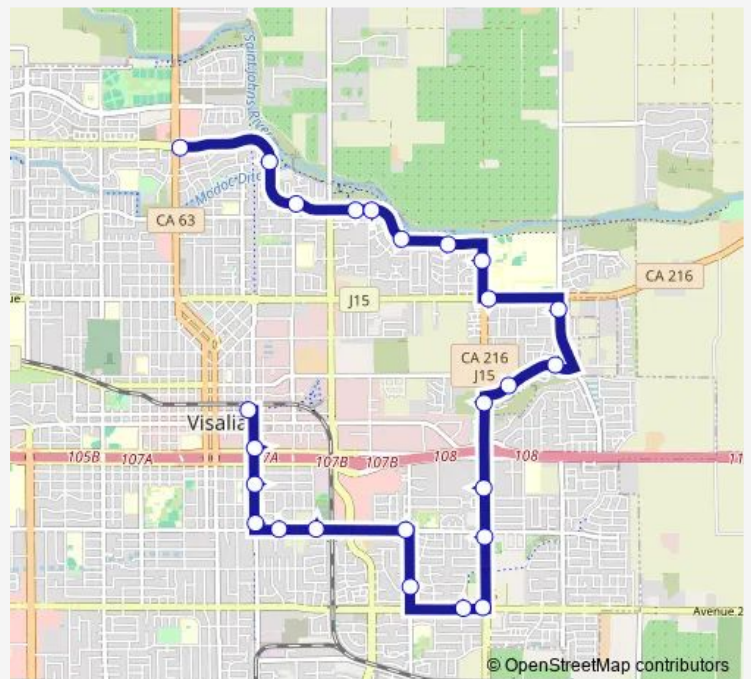

Bus Rt 8 Route 8

[Go to website](#)

Direction
 Riggin & Dinuba (Eb) — Visalia Transit Center
 25 stops
[Open route schedule](#)

- Riggin & Dinuba (Eb)
- St. John's Pkwy & Lark
- St. John's Pkwy & Burke
- St. John's Pkwy & Gowdy (E)
- St. John's Pkwy & Cain (E)
- St. John's Pkwy & Buena Vista
- St. John's Pkwy & Goddard (E)
- Lovers Lane & Norman
- Houston / Lovers Lane
- Mcauliff / Houston
- Millcreek / Manzanita
- Millcreek / Velie Dr
- Lovers Lane & Mill Creek (S)
- Lovers Lane & Noble
- Lovers Lane & Tulare
- Walnut & Lovers Lane
- Walnut & Cedar
- Pinkham & Hillcrest
- Tulare & Pinkham
- Tulare & Edison
- Tulare & Burke

Direction: Riggin & Dinuba (Eb)
 Stops: 25
 Trip Duration: 0 hour 32 min

■ Rt 8 — Route 8

Santa Fe & Tulare

Santa Fe & Myrtle

Santa Fe & Mineral King

Visalia Transit Center

Direction

Visalia Transit Center — Riggin & Dinuba (Eb)

24 stops

[Open route schedule](#)

Visalia Transit Center

Main & Edison (E)

Noble & Ben Maddox

Noble & Walmart

Noble & Pinkham

Pinkham / Westcott

Friday 06:00-21:00

Saturday 07:45-17:45

Sunday 07:45-17:45

Route info

Direction: Visalia Transit Center

Stops: 24

Trip Duration: 0 hour 35 min

Rt 8 Bus time schedules and route maps are available in an offline PDF at busmaps.com. Use the busmaps.com website to see live bus times, train schedule or subway schedule, and step-by-step directions for all public transit in Visalia