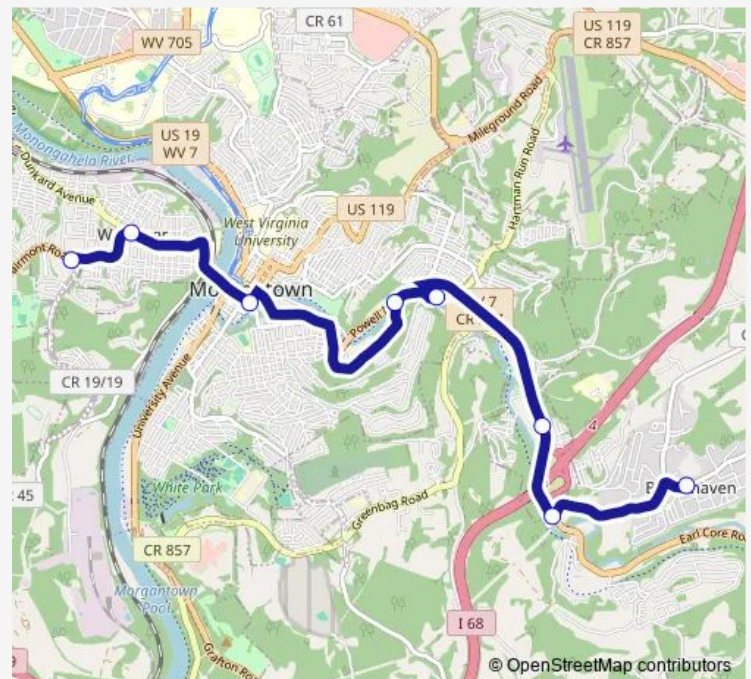

### Direction

Westover Terminal — Brookhaven Fire Department

8 stops

[Open route schedule](#)

Westover Terminal

Westover Triangle

Pleasant & Spruce

Marilla Park

### Route schedule

Westover Terminal — Brookhaven Fire Department

Monday 06:30

Tuesday 06:30

Wednesday 06:30

Thursday 06:30

Friday 06:30

Saturday 07:30

### Route info

Direction: Westover Terminal

Stops: 8

Trip Duration: 0 hour 22 min

RT 8 — Brookhaven

**Direction**

Brookhaven Fire Department — Westover Terminal

10 stops

## Route schedule

Brookhaven Fire Department — Westover Terminal

Monday 06:52

Tuesday 06:52

Wednesday 06:52

Thursday 06:52

Friday 06:52

Saturday 07:52