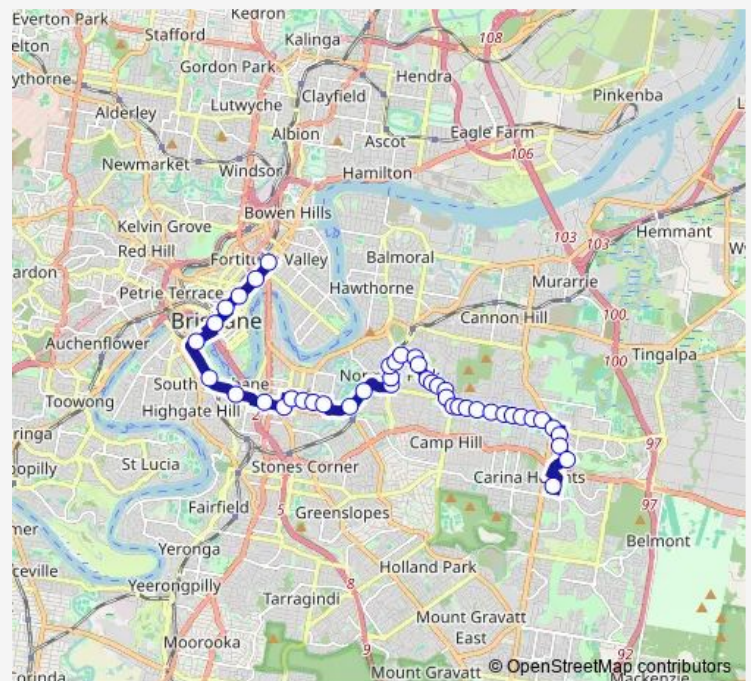

Stanley Rd at Arrol Street, stop 37

Stanley Rd at Viminal Hill Crescent, stop 35a

Ferguson Rd at Camp Hill Bowls, stop 35s

Oateson Skyline Dr at Ursus Street, stop 36/37

Oateson Skyline Dr at Servius Street, stop 38

Oateson Skyline Dr at Claudia Avenue, stop 38a

Oateson Skyline Dr at Quirinal Crescent, stop 39

Oateson Skyline Dr at Darcy Road, stop 40

Kensington Ave at Kensington Avenue, stop 40/41

Route schedule

Carindale Shopping Centre station, platform A — Ballow St near Wickham Street Zone C

Monday	06:00-21:15
Tuesday	06:00-21:15
Wednesday	06:00-21:15
Thursday	06:00-21:15
Friday	06:00-21:15
Saturday	07:50-21:20
Sunday	09:20-17:20

Route info

Direction: Carindale Shopping Centre station, platform A

Stops: 44

Trip Duration: 0 hour 43 min

212 — Carindale - City/Valley via Seven Hills

Agnew St at Seven Hills Stop 42

Agnew St at Norman Park North

Bennetts Rd at Bennetts Bushland, stop 29

Bennetts Rd at Pattison Avenue, stop 27