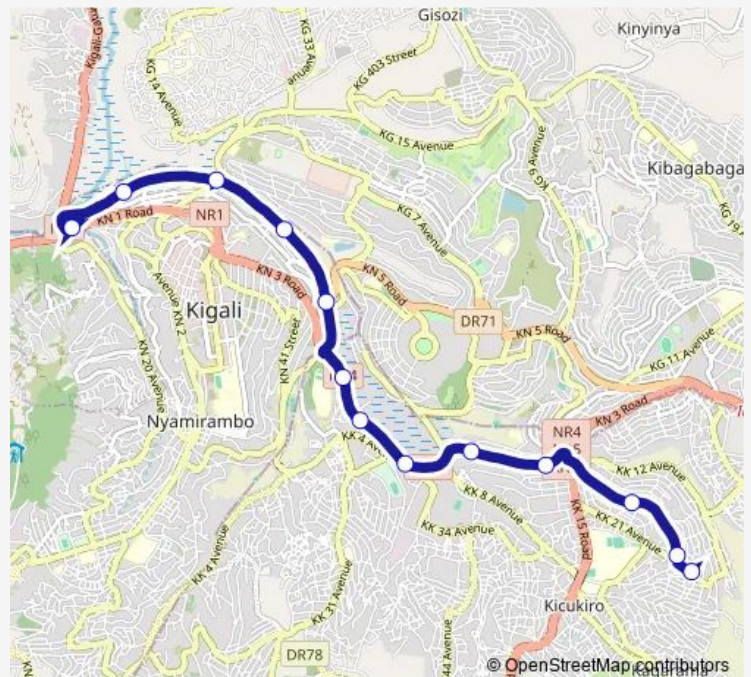

Unknown

Unknown

Saint Joseph

Route schedule

nyabugogo bus station — Saint Joseph

Monday	15:27
Tuesday	15:27
Wednesday	15:27
Thursday	15:27
Friday	15:27
Saturday	—
Sunday	—

Route info

Direction: nyabugogo bus station

Stops: 13

Trip Duration: 0 hour 49 min

■ 212 — Royal - Zone II - 212

Direction

St Joseph Bus park — nyabugogo

16 stops

[Open route schedule](#)

St Joseph Bus park

Monday 06:04

Tuesday 06:04

Wednesday 06:04

Thursday 06:04

Friday 06:04

Saturday —

Sunday —

Route info

Direction: Saint Joseph

Stops: 13

Trip Duration: 0 hour 29 min

212 Bus time schedules and route maps are available in an offline PDF at busmaps.com. Use the busmaps.com website to see live bus times, train schedule or subway schedule, and step-by-step directions for all public transit in Kigali