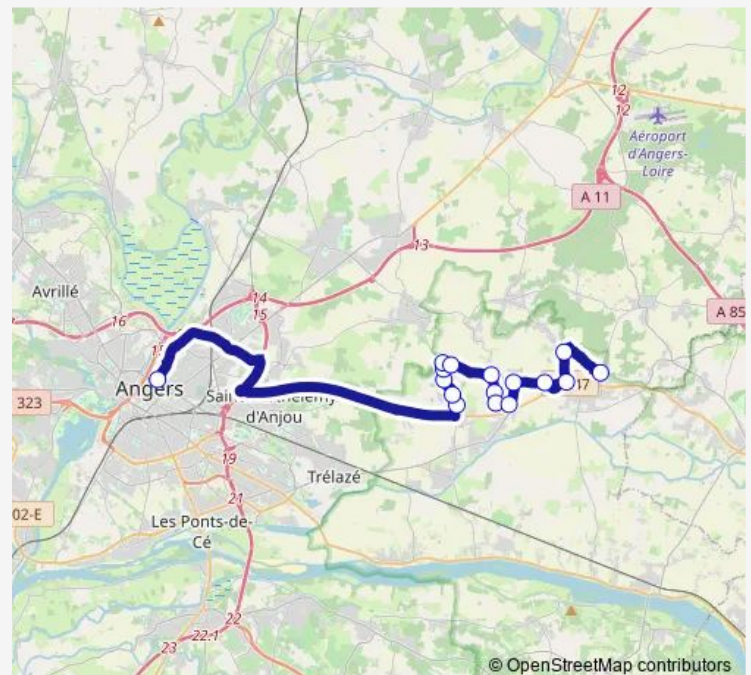

Bus 212 Joachim Du Bellay

[Go to website](#)

Direction

Virelet — Lycée Joachim du Bellay

16 stops

[Open route schedule](#)

Virelet

Moricière

Malboire

Grand Clos

Veau Doré

Pas Gautier

Coutardière

Lycée Joachim du Bellay

Route schedule

Virelet — Lycée Joachim du Bellay

Monday	06:49
Tuesday	06:49
Wednesday	06:49
Thursday	06:49
Friday	06:49
Saturday	—
Sunday	—

Route info

Direction: Virelet

Stops: 16

Trip Duration: 0 hour 51 min

Direction

Lycée Joachim du Bellay — Virelet

16 stops

Virelet

Route schedule

Lycée Joachim du Bellay — Virelet

Monday	18:05
Tuesday	18:05
Wednesday	13:15
Thursday	18:05
Friday	18:05
Saturday	—
Sunday	—

Route info

Direction: Lycée Joachim du Bellay

Stops: 16

Trip Duration: 0 hour 43 min