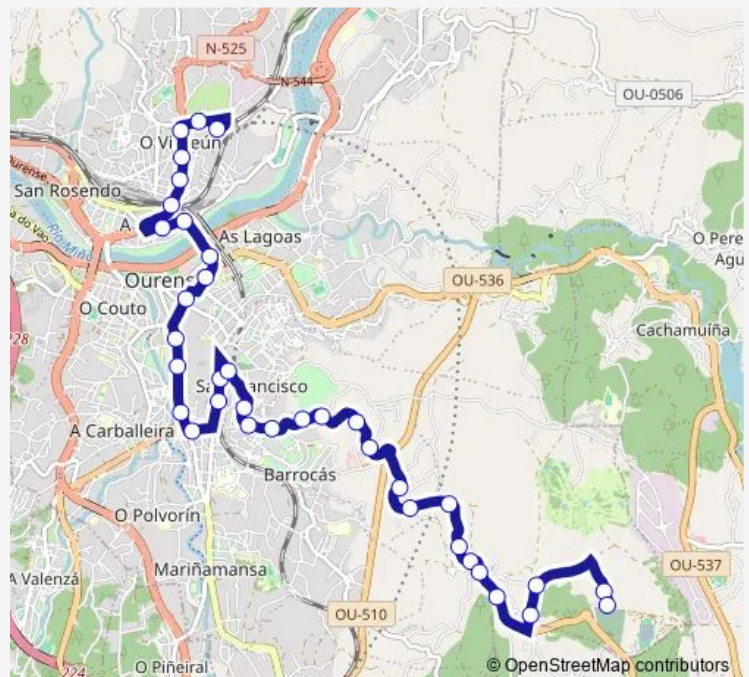

Thursday 10:20-16:30

Friday 10:20-16:30

Saturday 10:20-16:30

Sunday 10:20-16:30

Route info

Direction: VI- Instituto

Stops: 36

Trip Duration: 1 hour 5 min

RUA Santa Mariña N° 1

RUA Santa Mariña-Cruzamento O Chao

RUA Santa Mariña-Centro Rural

Santa Mariña

Picouto-Camiño Cemiterio

Cruzamento Camiño Cemiterio

Tanatorio

Cemiterio

Tuesday 11:30-17:30

Wednesday 11:30-17:30

Thursday 11:30-17:30

Friday 11:30-17:30

Saturday 11:30-17:30

Sunday 11:30-17:30

Route info

Direction: Cemiterio

Stops: 36

Trip Duration: 0 hour 55 min

Juan Xxiii

Parque SAN Lazaro

Curros Enriquez

Vicente Risco

Parque DA Ponte

Praza DA Marina