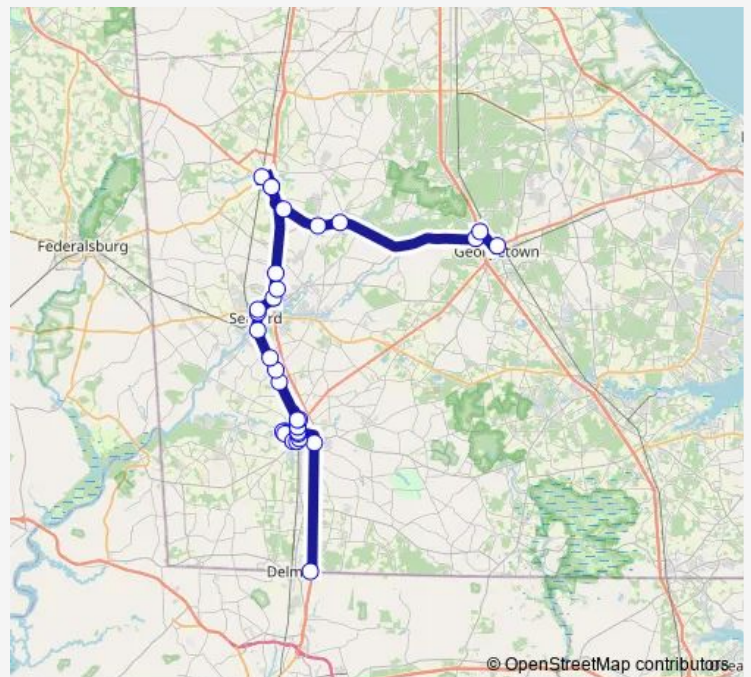

Central AVE @ Discount Land RD RAM Deli Market

Seaford RD @ Skate World

Seaford RD @ Oneals RD North

Seaford RD OP Sussex Manor Mhp

Market ST @ 7TH St

Front ST @ Poplar St

Front ST @ Walker St

US RT 13 @ Beaver DAM Dr

US RT 13 @ WAL-Mart-ON Site

Route schedule

Woodlawn AVE @ State Line RD Behind Rite AID Delmar
 — Georgetown Transit Hub

Monday	05:23-21:40
Tuesday	05:23-21:40
Wednesday	05:23-21:40
Thursday	05:23-21:40
Friday	05:23-21:40
Saturday	06:10-22:14
Sunday	—

Route info

Direction: Woodlawn AVE @ State Line RD Behind Rite AID Delmar

Stops: 31

Trip Duration: 1 hour 12 min

212 — Georgetown / Seaford / Laurel

US RT 13 OP ELM ST AND THE Sunrise Motel

Main ST @ Austin Lane-Bridgeville

Route info

Direction: Georgetown Transit Hub

Stops: 31

Trip Duration: 1 hour 15 min

Greene AVE @ 6TH ST Wexford Village

West 7TH ST @ Crockett AVE Little Creek Apts

FZ: 10th ST Btwn Poplar ST AND West St

FZ: 10th ST Btwn Poplar ST AND West St